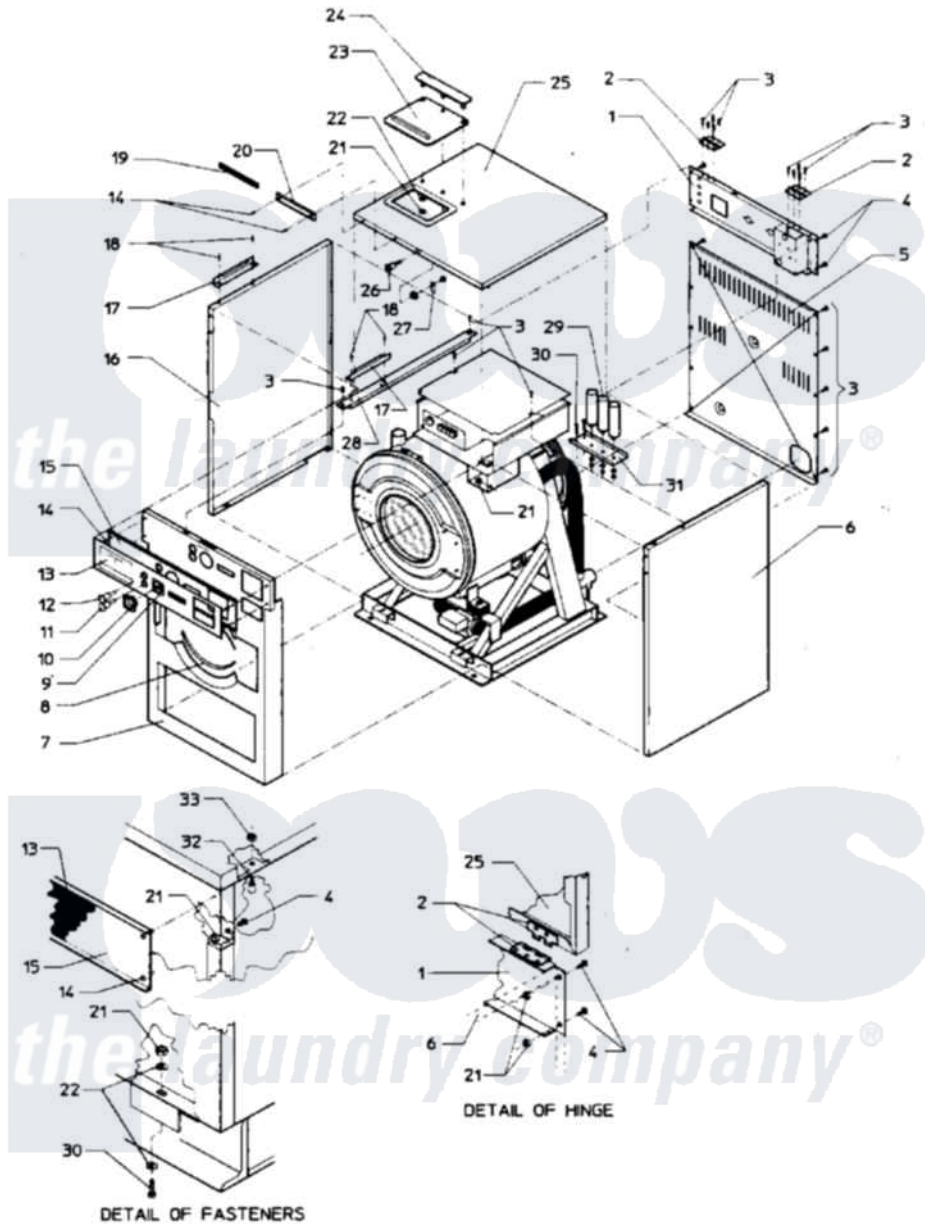

# Maytag AT35MN1 01 - MAIN EXPLODED VIEW - FINAL ASSEMBLY

Maytag Commercial Maytag AT35MN1 Washer Parts Parts Diagram 01 - MAIN EXPLODED VIEW - FINAL ASSEMBLY  
 Click on the part number to view part

Item	Original Part Number	Replaced By	Status	Part Description
001	<a href="#">24001169</a>			Panel Kit, Valve
"	24001170		Not Available	PANEL KIT, VALVE
002	24001676		Not Available	HINGE, TOP COVER (NOTE: 18003069 AFTER SERIAL
"	<a href="#">Y24001300</a>			Hinge
003	24001301	<a href="#">67006964</a>		Screw, Glide
004	<a href="#">24001323</a>			Screw
005	24001403		Not Available	KIT, PANEL (REAR)
"	Y24001400		Not Available	KIT, PANEL (REAR)
006	24001159		Not Available	PANEL KIT, SIDE (RT.)35 (AS VIEWED FROM FRONT)
"	24001162		Not Available	PANEL KIT, SIDE (RT.)18 (AS VIEWED FROM FRONT)
007	24001677		Not Available	PANEL ASSY. (INR. FRNT.)
"	24001678	<a href="#">24001694</a>		Panel- FRO
008	24001550	<a href="#">24001532</a>		Trim- Pane
009	24001679		Not Available	DECAL, CYCLE INDICATOR