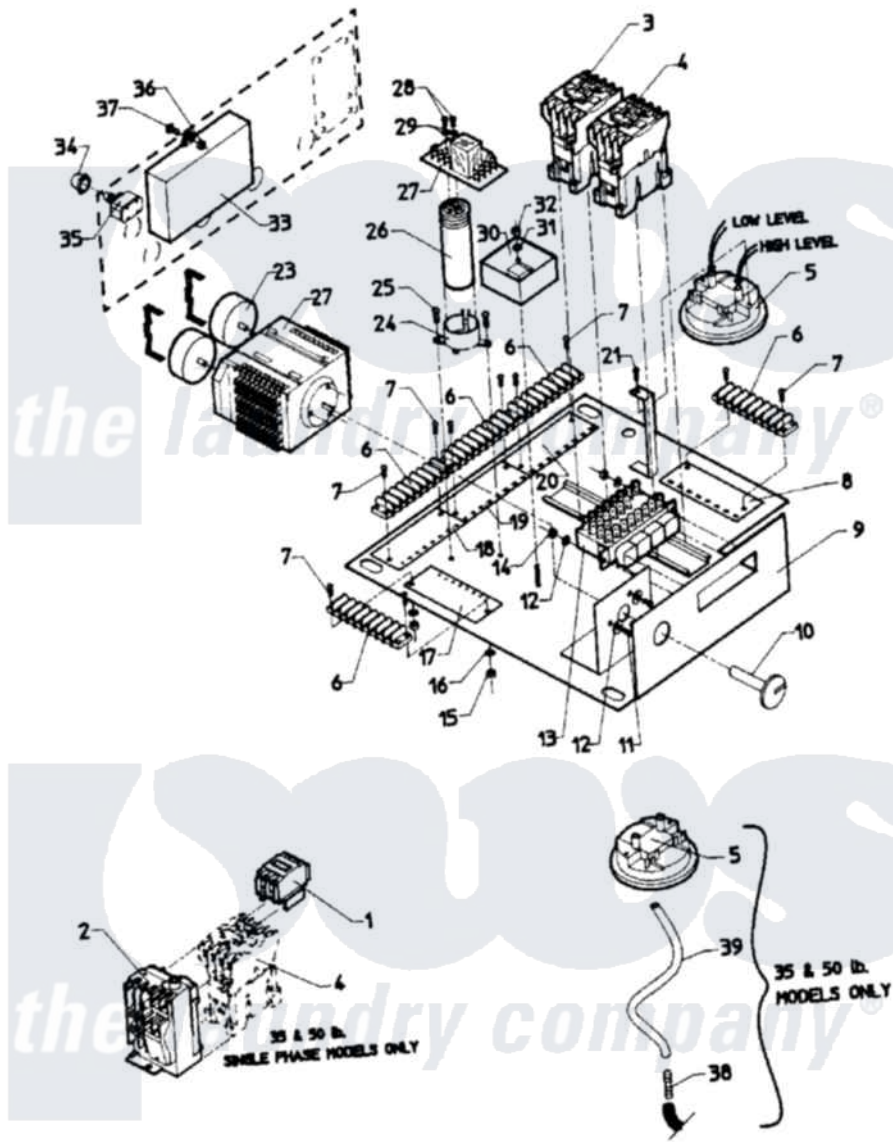

Maytag AT35MN1 04 - CONTROL MODULE

Maytag [Commercial Maytag AT35MN1 Washer Parts](#) Parts Diagram 04 - CONTROL MODULE
 Click on the part number to view part

Item	Original Part Number	Replaced By	Status	Part Description
001	24001104		Not Available	CONTACTOR, AUX. ADDER
002	24001233			Protector, Overload
003	24001105	24002051		Contactor-
004	24001105	24002051		Contactor-
"	24001737			Relay
"	24001738			Relay
005	24001223		Not Available	SWITCH, DUAL LEVEL
"	NLA		Not Available	SWITCH, TRI LEVEL---N
006	24001412		Not Available	STRIP, TERMINAL
007	24001414	4450038		Screw
008	24001030		Not Available	DECAL,INSUL.TERM STRIP (33-40)
009	W10124350		Not Available	PART NUMBER NOT AVAILABLE
010	W10124350		Not Available	PART NUMBER NOT AVAILABLE
011	24001357			Screw, Stainless Steel

012	24001358		Washer, Flat
013	NLA	Not Available	SWITCH, CYCLE SELECTOR
014	NLA	Not Available	NUT, FIBERLOCK
015	24001417	7103P070-60	Nut, Top Pilot
016	24001415		Washer, S.s.
017	NLA	Not Available	DECAL,INSUL. TERM STRIP (1-8)
018	NLA	Not Available	DECAL,INSUL. TERM STRIP (9-16)
019	NLA	Not Available	DECAL,INSUL. TERM STRIP (17-24)
020	NLA	Not Available	DECAL,INSUL. TERM STRIP (25-32)
021	24001411	313806	Screw
NI	24001178		Kit, Timer Cycle
023	24001577		Motor, Timer
024	W10124350	Not Available	PART NUMBER NOT AVAILABLE
025	24001578	3196170	Screw
026	24001247		Capacitor, Door Lock
027	24001248	Not Available	PC BOARD, DOOR UNLOCK (110V)
"	24001742		Board, P.C.
028	24001580		Screw, S.s.
029	24001579		Washer, S.s.
030	24001176		Kit, Timer Delay
031	24001295		Lockwasher, S.s.
032	24001419	W10139757	Nut
033	24001743		Switch, Motor
034	24001744	Not Available	BOOT, PUSH BUTTON
035	24001254		Switch, Momentary
036	24001425		Nut, Fiberlock, Pltd
037	24001745		Screw, Stainless Steel
038	24001746	Not Available	COUPLER, HOSE (PRESS. SWTCH)
039	24001747	Not Available	EXTENSION, AIR LINE