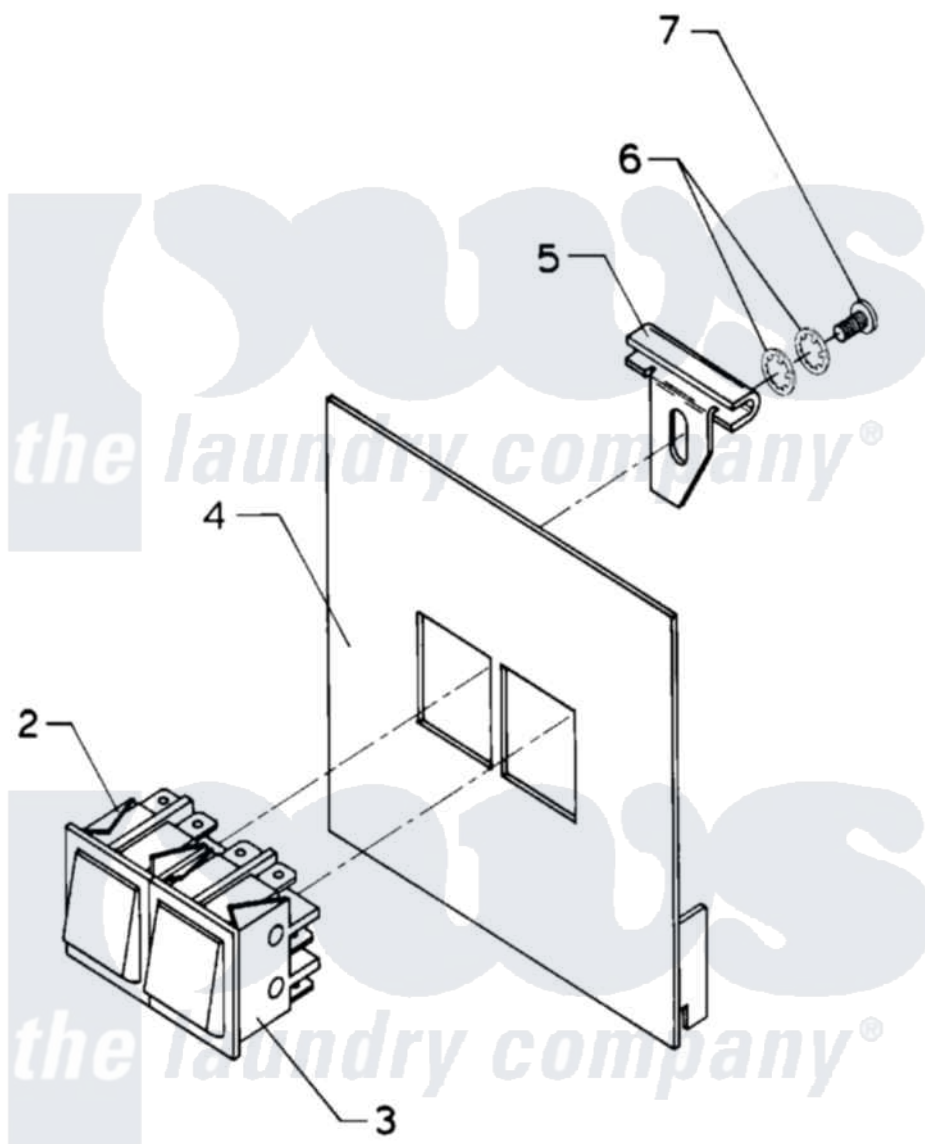

Maytag AT35MN1 06 - MANUAL START/STOP CONTROL

Maytag [Commercial Maytag AT35MN1 Washer Parts](#) Parts Diagram 06 - MANUAL START/STOP CONTROL
 Click on the part number to view part

Item	Original Part Number	Replaced By	Status	Part Description
NI	24001764		Not Available	KIT, START/STOP COMPLETE
002	24001251			Switch
003	24001252			Switch, Momentary
004	NLA		Not Available	COVER, PLATE (OPL)