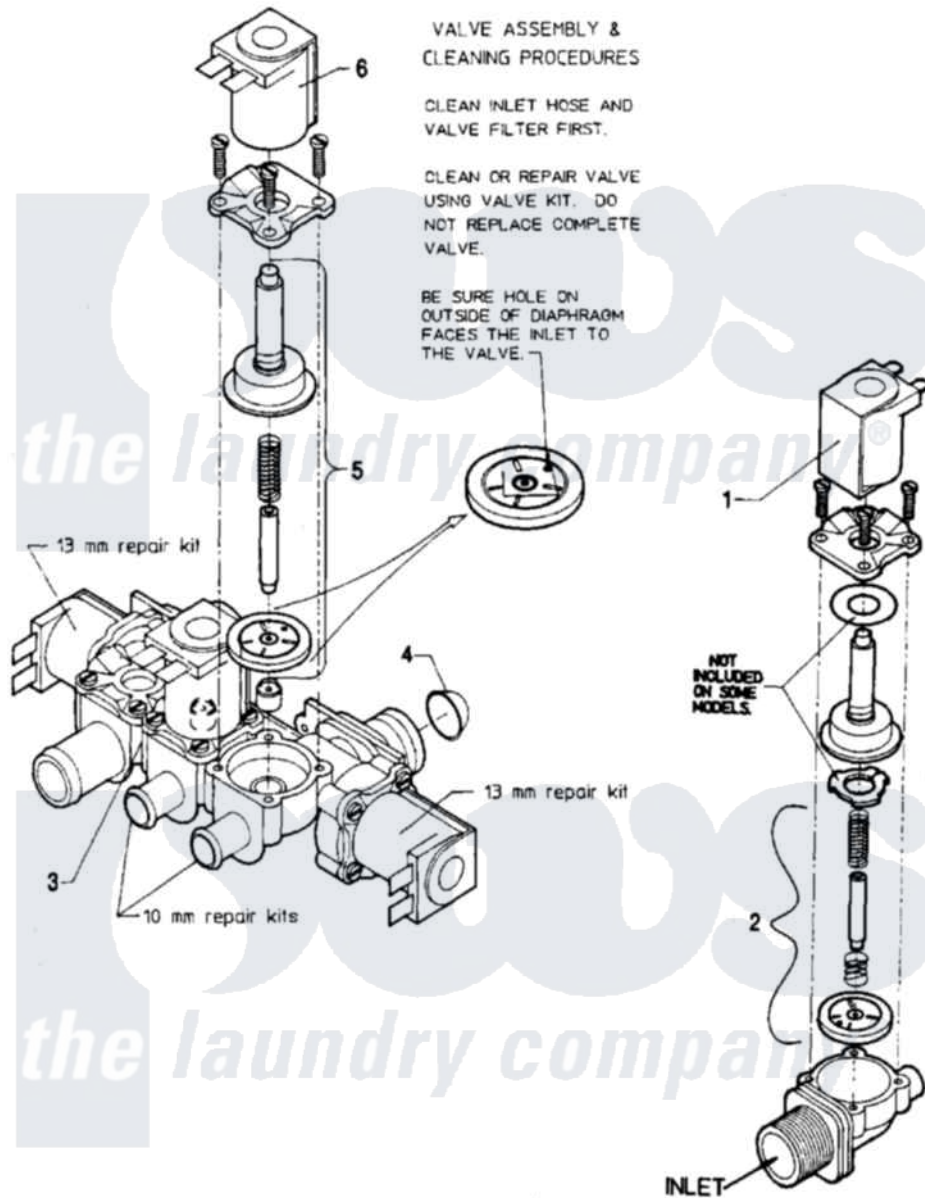

# Maytag AT35MN1 07 - WATER VALVE

Maytag Commercial Maytag AT35MN1 Washer Parts Parts Diagram 07 - WATER VALVE  
 Click on the part number to view part

Item	Original Part Number	Replaced By	Status	Part Description
001	<a href="#">24001118</a>			Valve
"	<a href="#">24001119</a>			Valve
"	<a href="#">24001120</a>			Valve-1 WAY
"	<a href="#">24001232</a>			Coil, Water Valve
"	<a href="#">24001776</a>			Valve, Water
002	<a href="#">24001121</a>			Kit, Valve Repair
"	<a href="#">24001122</a>			Kit, Valve Repair
003	<a href="#">24001226</a>			Valve, Mixing
"	<a href="#">24001448</a>			Seal
"	24001549		Not Available	FILTER, MESH (11MM US THREAD)
004	24001634		Not Available	SCREEN, VALVE
005	<a href="#">24001122</a>			Kit, Valve Repair
"	<a href="#">24001231</a>			Kit, Repair
006	<a href="#">24001232</a>			Coil, Water Valve