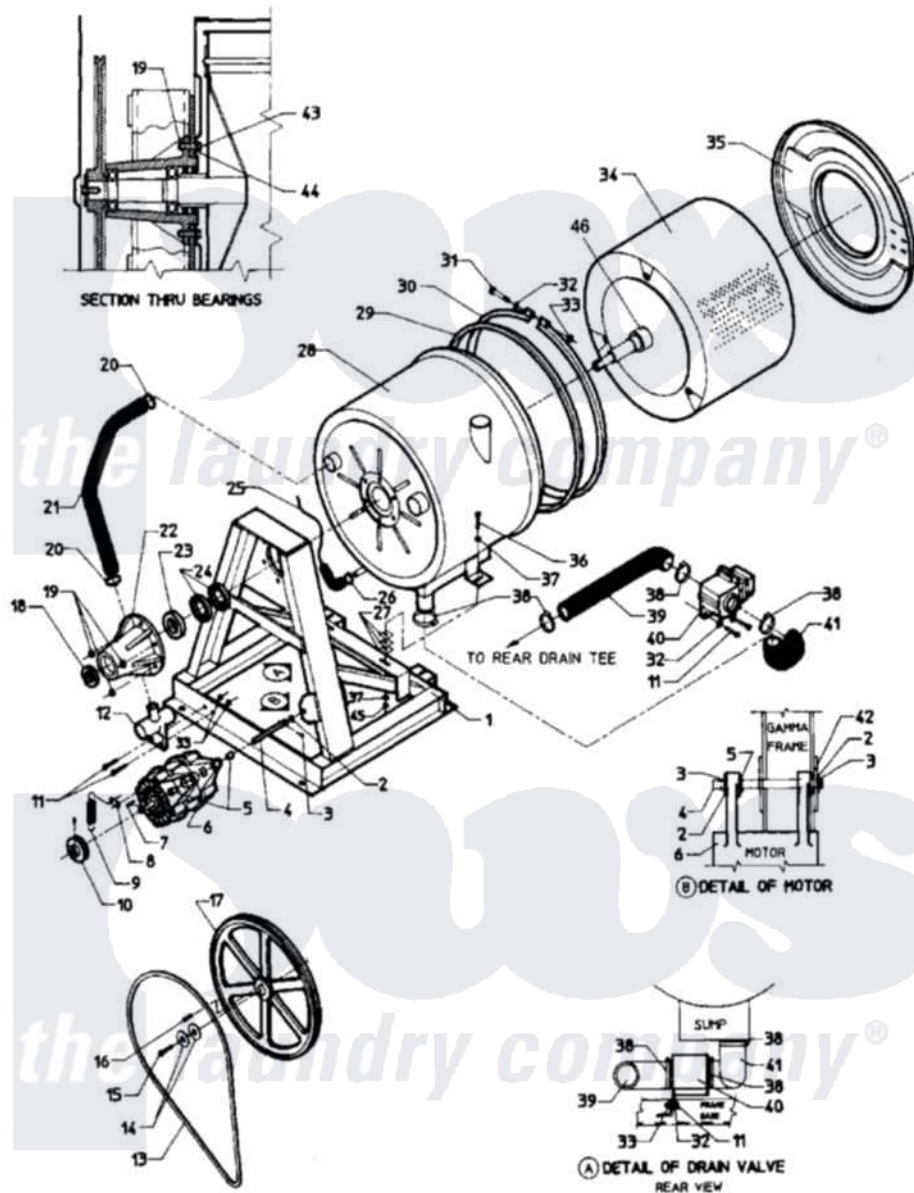

Maytag AT35MN1 08 - MAIN EXPLODED VIEW (SUB ASSEMBLY)

Maytag [Commercial Maytag AT35MN1 Washer Parts](#) Parts Diagram 08 - MAIN EXPLODED VIEW (SUB ASSEMBLY)
 Click on the part number to view part

Item	Original Part Number	Replaced By	Status	Part Description
001	24001369		Not Available	KIT ASSY., FRAME (2 SPEED)
"	24001371		Not Available	KIT ASSY., FRAME (2 SPEED)
002	24001511			Washer, Hardened
003	24001512		Not Available	PIN, COTTER PLTD. (1/8X1 1/2)
004	24001647		Not Available	ROD, MOTOR SUPPORT
"	24001802		Not Available	SUPPORT ROD, MOTOR
005	24001021			Bushing, Motor
006	24001078			Motor, 2SP
"	24001079			Motor 2SP 1 Phase
"	24001082			Motor, 2SP
"	24001083			Motor, 2SP
007	24001648		Not Available	KEY (MOTOR 3/16" X 1 1/2")
008	24001651		Not Available	CLIP, MOTOR SPRING
009	24001650		Not Available	SPRING (BELT TENSION)