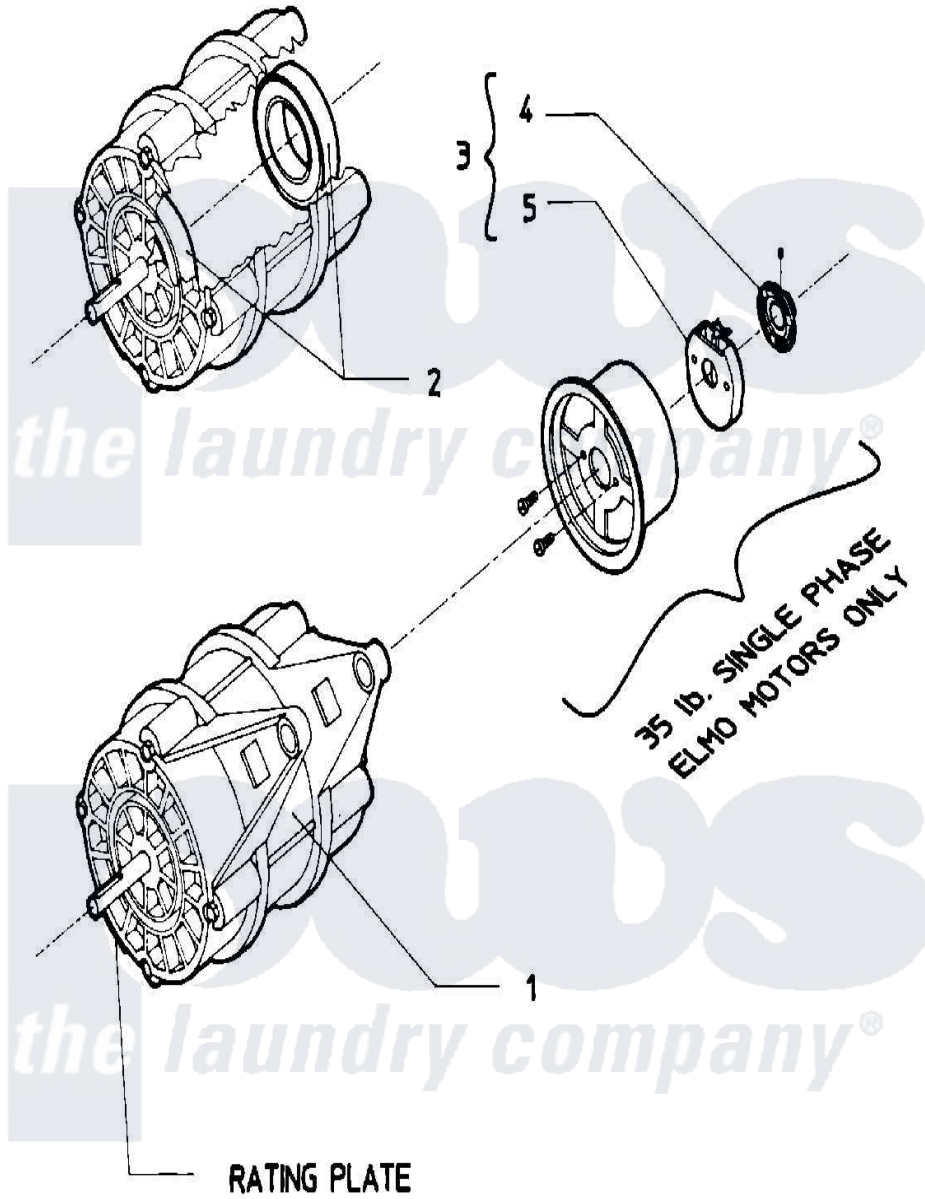

Maytag AT35MN1 09 - MOTOR

Maytag Commercial Maytag AT35MN1 Washer Parts Parts Diagram 09 - MOTOR
 Click on the part number to view part

Item	Original Part Number	Replaced By	Status	Part Description
001	24001078			Motor, 2SP
"	24001079			Motor 2SP 1 Phase
"	24001082			Motor, 2SP
"	24001083			Motor, 2SP
002	24001017			Bearing, Motor
"	24001018			Bearing, 6204-2RS
003	23002317			Switch, Centrifugal