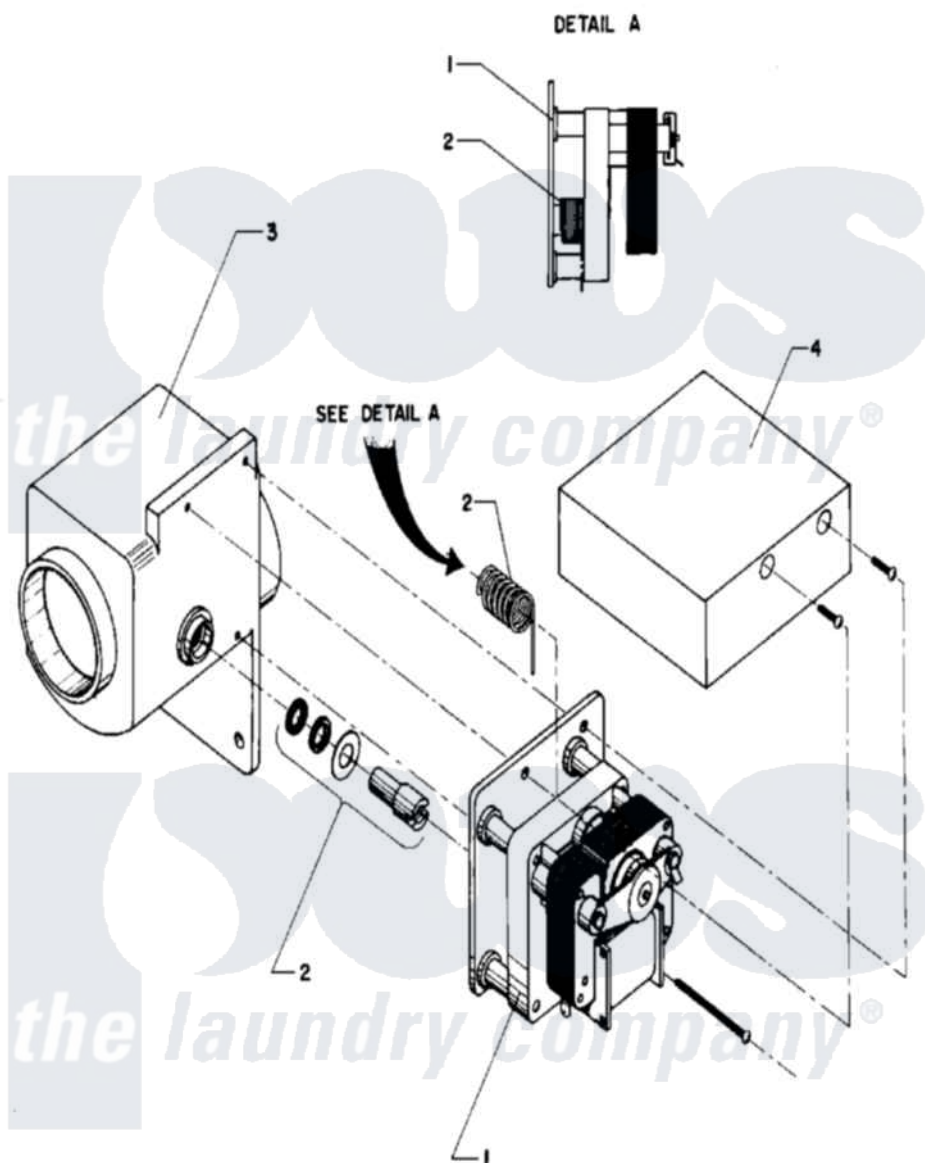

Maytag AT35MN1 10 - DRAIN VALVE

Maytag [Commercial Maytag AT35MN1 Washer Parts](#) Parts Diagram 10 - DRAIN VALVE
 Click on the part number to view part

Item	Original Part Number	Replaced By	Status	Part Description
001	24001116			Valve, Drain
"	24001530			Valve, Motor Drain
002	24001528			Shaft, Drive And Seal Kit
003	24001570			Valve Body
004	24001815		Not Available	COVER, DRAIN