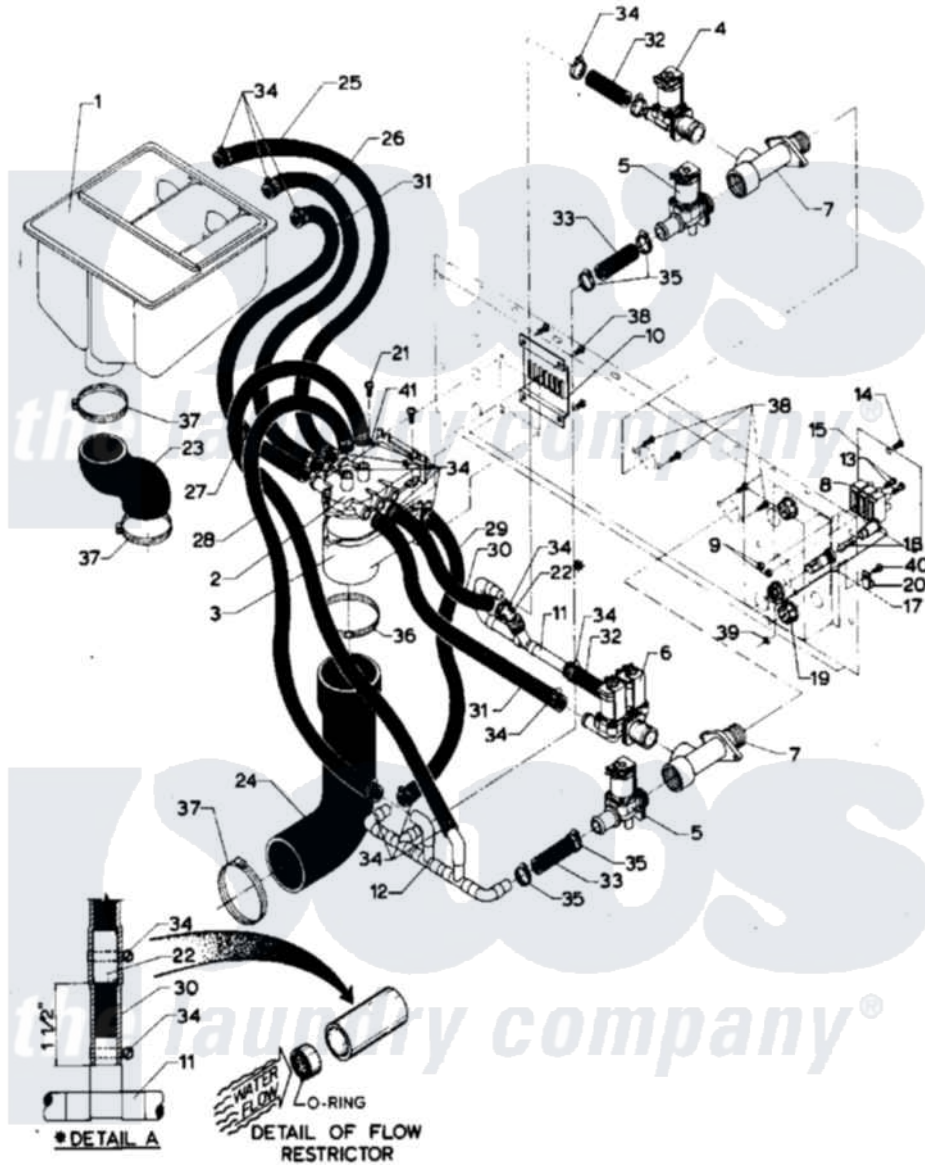

Maytag AT35MN1 11 - SOAP DISPENSER (AT50)

Maytag [Commercial Maytag AT35MN1 Washer Parts](#) Parts Diagram 11 - SOAP DISPENSER (AT50)

[Click on the part number to view part](#)

Item	Original Part Number	Replaced By	Status	Part Description
001	24001627		Not Available	DISPENSER, SUPPLY (COIN)
002	24001031			Breaker, Vac.
003	24001032			Breaker, Vac.
004	24001119			Valve
005	W10124350		Not Available	PART NUMBER NOT AVAILABLE
006	W10124350		Not Available	PART NUMBER NOT AVAILABLE
007	24001448			Seal
008	24001366		Not Available	BLOCK, INPUT & POWER (4 TERM)
"	24001629		Not Available	BLOCK, INPUT POWER (3 WIRE)
009	24001425			Nut, Fiberlock, Pltd
010	24001426			Cover, Vacuum Breaker
011	24001777		Not Available	MANIFOLD, SUPPLY
012	W10124350		Not Available	PART NUMBER NOT AVAILABLE

013	24001430		Screw, S.s
014	24001301	67006964	Screw, Glide
015	24001429		Not Available COVER, JUNCTION BOX
NI	W10124350		Not Available PART NUMBER NOT AVAILABLE
017	24001433		Holder, Fuse
018	24001225		Fuse, Control
019	24001436	8008P014-60	Grommet, Nylon
020	24001434		Not Available CONNECTOR, GROUND
021	24001432	W10068250	Screw
022	24001775		Not Available FLOW RESTRICTOR ASSY.
023	24001442		Hose, Soap Dispenser
024	24001033		Hose, Vacuum Breaker
025	24001781		Not Available HOSE
026	24001783		Not Available HOSE
027	W10124350		Not Available PART NOT USED
028	24001767		Not Available HOSE
029	24001788		Not Available HOSE
030	24001771		Not Available HOSE
031	24001792		Hose
032	24001794		Hose
033	24001794		Hose
034	24001423	489503	Clamp
035	24001797		Not Available CLAMP (SIZE 24)
036	24001282		Not Available CLAMP, HOSE (No.48)
037	24001353	696392	Hose Clamp
038	24001414	4450038	Screw
039	24001342	74005230	Nut, Lock
040	24001432	W10068250	Screw
041	24001425		Nut, Fiberlock, Pltd