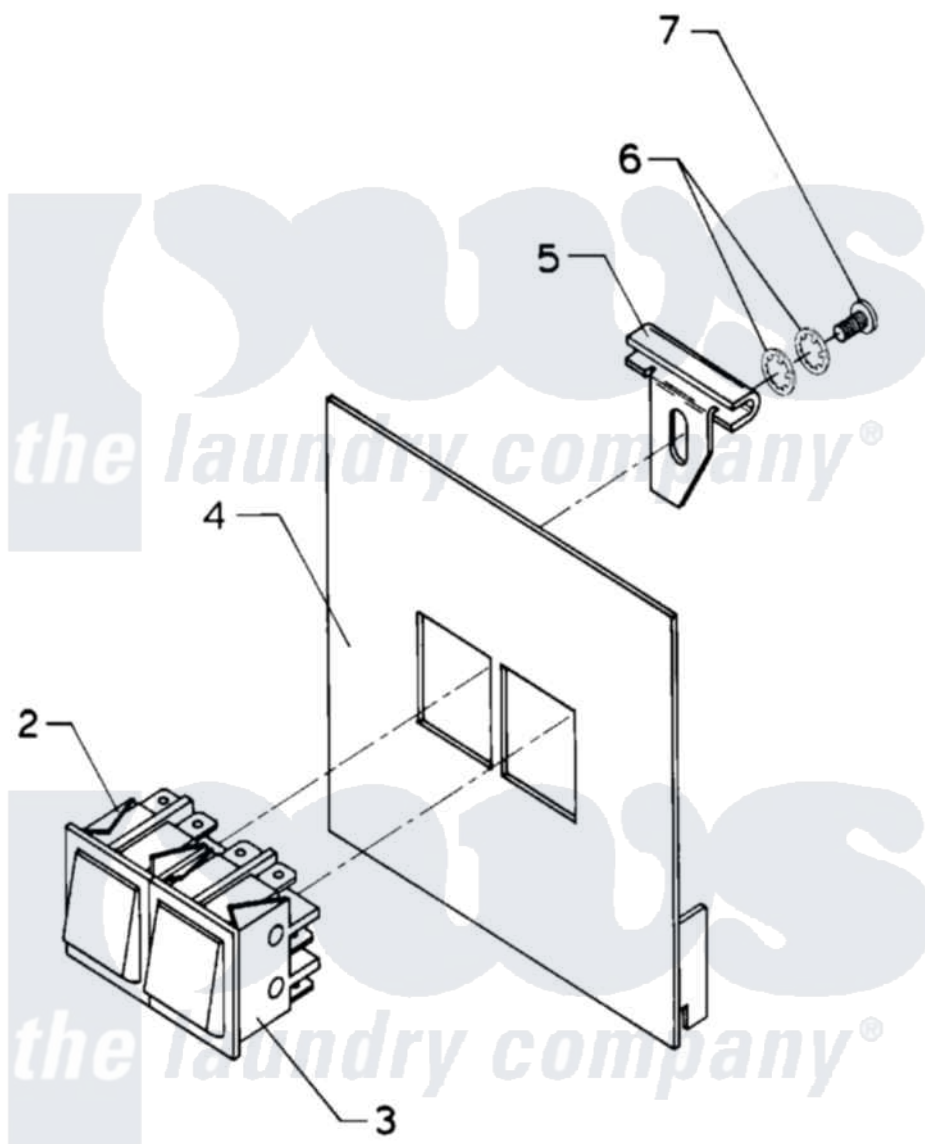

Maytag AT35MN2 06 - MANUAL START CONTROL

Maytag [Commercial Maytag AT35MN2 Washer Parts](#) Parts Diagram 06 - MANUAL START CONTROL
Click on the part number to view part

Item	Original Part Number	Replaced By	Status	Part Description
NI	24001764		Not Available	KIT, START/STOP COMPLETE
002	24001251			Switch
003	24001252			Switch, Momentary
004	NLA		Not Available	COVER, PLATE (OPL)