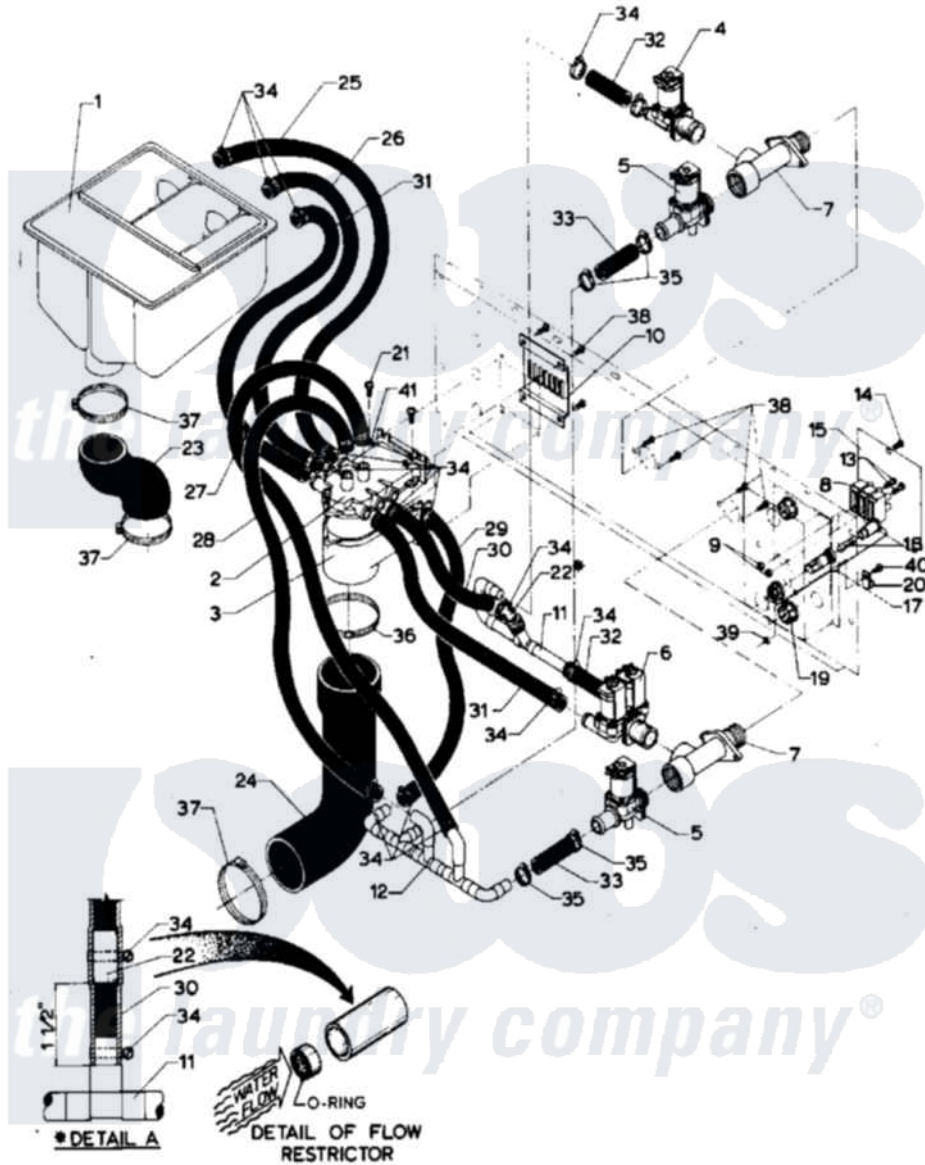

Maytag AT35MN2 07 - SOAP DISPENSER (AT35)

Maytag [Commercial Maytag AT35MN2 Washer Parts](#) Parts Diagram 07 - SOAP DISPENSER (AT35)
 Click on the part number to view part

Item	Original Part Number	Replaced By	Status	Part Description
001	24001627		Not Available	DISPENSER, SUPPLY (COIN)
002	24001031			Breaker, Vac.
003	24001032			Breaker, Vac.
004	24001119			Valve
005	24001120			Valve-1 WAY
006	24001776			Valve, Water
007	24001448			Seal
"	W10124350		Not Available	NOT REQUIRED PART OR SEE NOTE
008	24001366		Not Available	BLOCK, INPUT & POWER (4 TERM)
"	24001629		Not Available	BLOCK, INPUT POWER (3 WIRE)
009	24001425			Nut, Fiberlock, Pltd
010	24001426			Cover, Vacuum Breaker
011	24001777		Not Available	MANIFOLD, SUPPLY
012	24001778		Not Available	MANIFOLD, FILL

013	24001430		Screw, S.s
014	24001301	67006964	Screw, Glide
015	24001429		Not Available COVER, JUNCTION BOX
NI	W10124350		Not Available NOT REQUIRED PART OR SEE NOTE
017	24001433		Holder, Fuse
018	24001225		Fuse, Control
019	24001436	8008P014-60	Grommet, Nylon
020	24001434		Not Available CONNECTOR, GROUND
021	24001432	W10068250	Screw
022	24001775		Not Available FLOW RESTRICTOR ASSY.
023	24001442		Hose, Soap Dispenser
024	24001552		Hose, Vacuum Breaker
025	24001780		Not Available HOSE
026	NLA		Not Available HOSE
027	24001767		Not Available HOSE
028	24001785		Not Available HOSE
029	24001770		Not Available HOSE
030	24001789		Not Available HOSE
031	24001791		Hose
032	24001773		Not Available HOSE
033	24001795		Hose
034	24001423	489503	Clamp
035	24001438	285655	Clamp, Hose
036	24001282		Not Available CLAMP, HOSE (No.48)
037	24001353	696392	Hose Clamp
038	24001414	4450038	Screw
039	24001342	74005230	Nut, Lock
040	24001432	W10068250	Screw
041	24001425		Nut, Fiberlock, Pltd