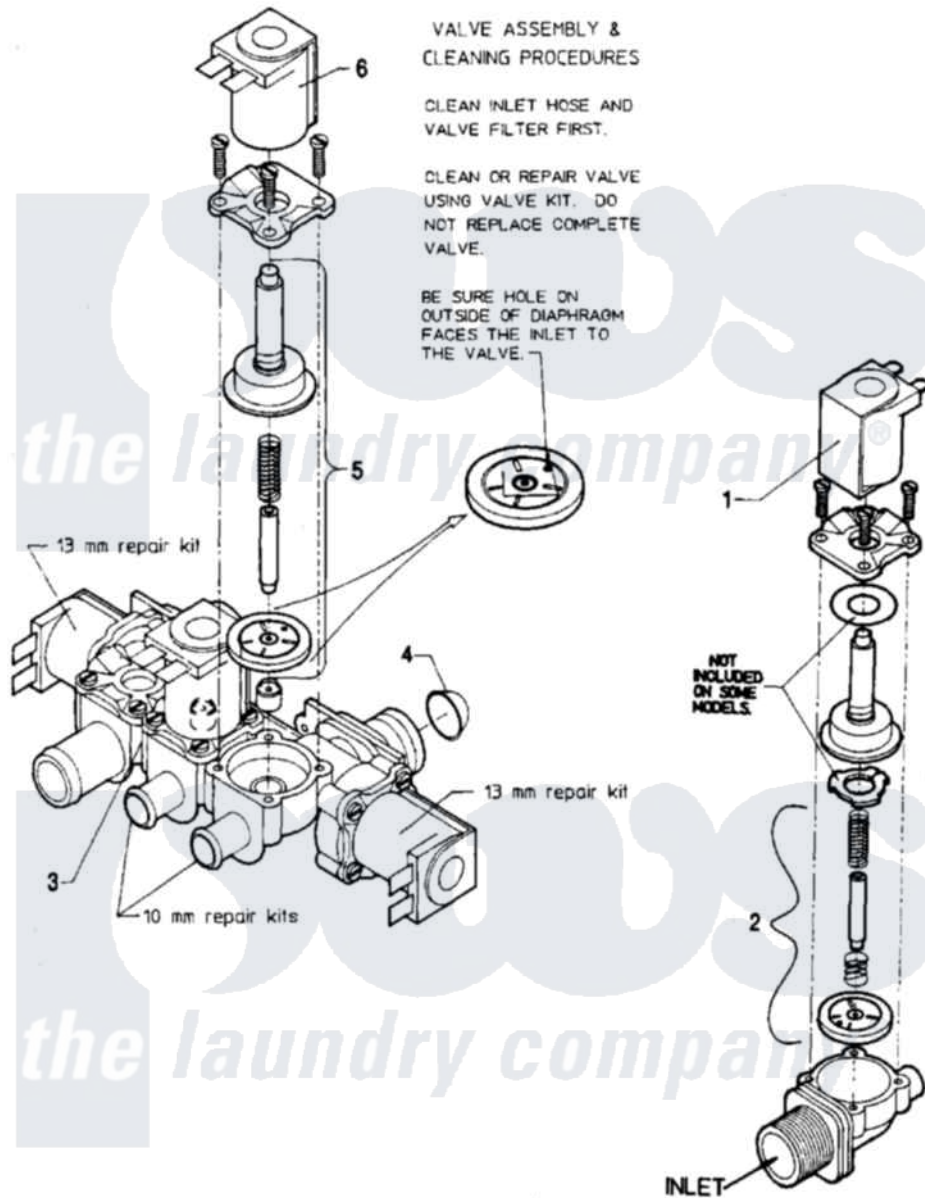

Maytag AT35MN2 08 - WATER VALVE

Maytag Commercial Maytag AT35MN2 Washer Parts Parts Diagram 08 - WATER VALVE
 Click on the part number to view part

Item	Original Part Number	Replaced By	Status	Part Description
001	24001118			Valve
"	24001119			Valve
"	24001232			Coil, Water Valve
"	24001776			Valve, Water
002	24001120			Valve-1 WAY
"	24001121			Kit, Valve Repair
"	24001122			Kit, Valve Repair
"	24001448			Seal
"	24001549		Not Available	FILTER, MESH (11MM US THREAD)
"	24001634		Not Available	SCREEN, VALVE
003	24001226			Valve, Mixing
004	24001634		Not Available	SCREEN, VALVE
005	24001122			Kit, Valve Repair
"	24001231			Kit, Repair
006	24001232			Coil, Water Valve