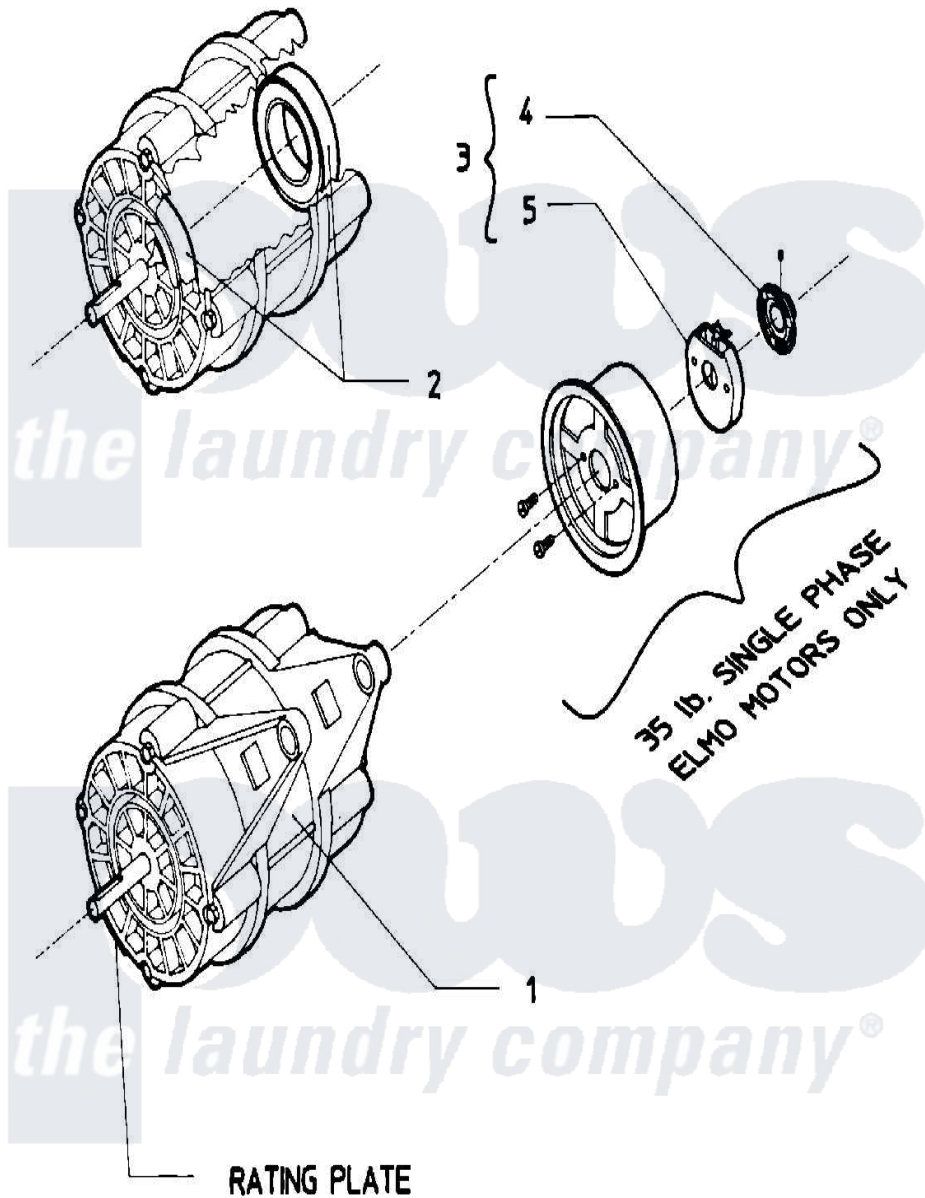

Maytag AT35MN2 10 - MOTOR

Maytag Commercial Maytag AT35MN2 Washer Parts Parts Diagram 10 - MOTOR
 Click on the part number to view part

Item	Original Part Number	Replaced By	Status	Part Description
001	24001078			Motor, 2SP
"	24001079			Motor 2SP 1 Phase
"	24001082			Motor, 2SP
"	24001083			Motor, 2SP
002	24001017			Bearing, Motor
"	24001018			Bearing, 6204-2RS
003	23002317			Switch, Centrifugal