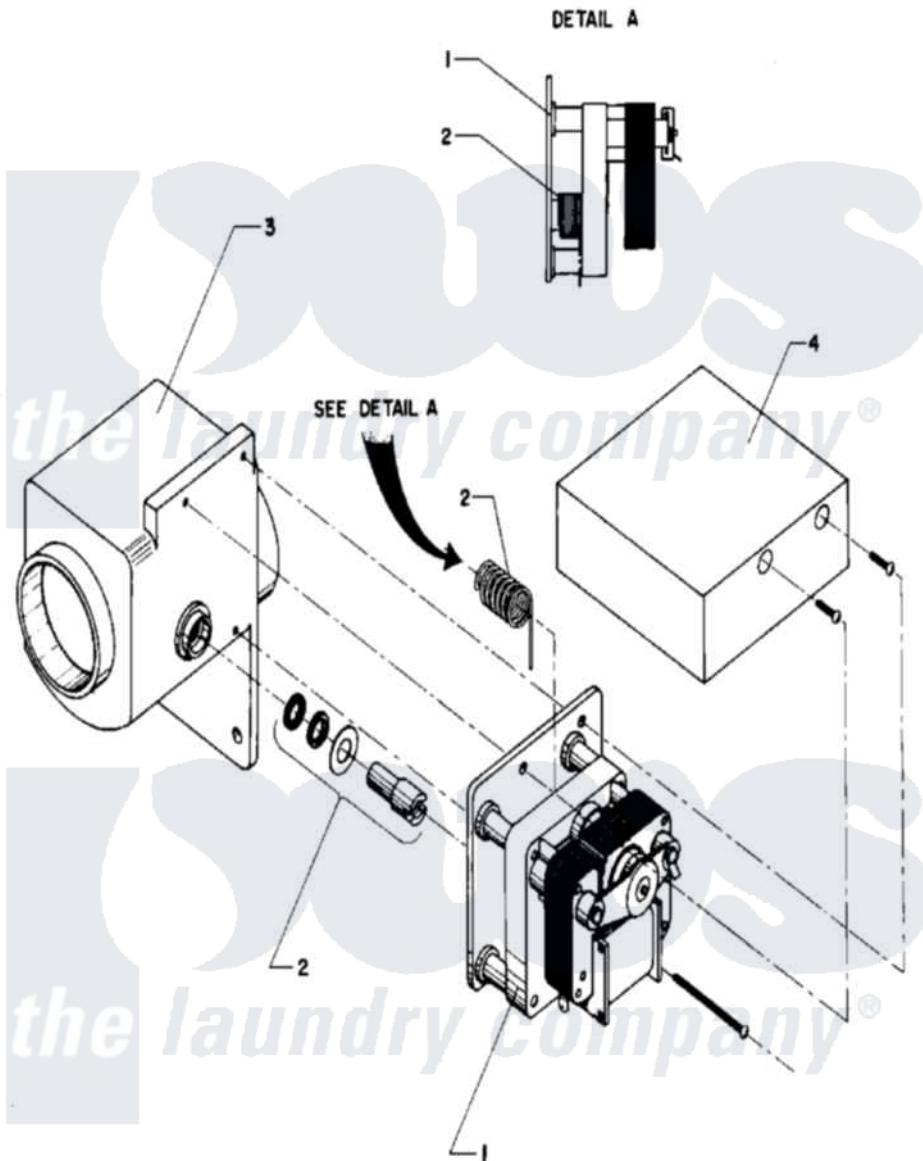

# Maytag AT35MN2 11 - DRAIN VALVE

Maytag [Commercial Maytag AT35MN2 Washer Parts](#) Parts Diagram 11 - DRAIN VALVE  
 Click on the part number to view part

Item	Original Part Number	Replaced By	Status	Part Description
001	<a href="#">24001116</a>			Valve, Drain
"	<a href="#">24001530</a>			Valve, Motor Drain
002	<a href="#">24001528</a>			Shaft, Drive And Seal Kit
003	<a href="#">24001570</a>			Valve Body
004	24001815		Not Available	COVER, DRAIN