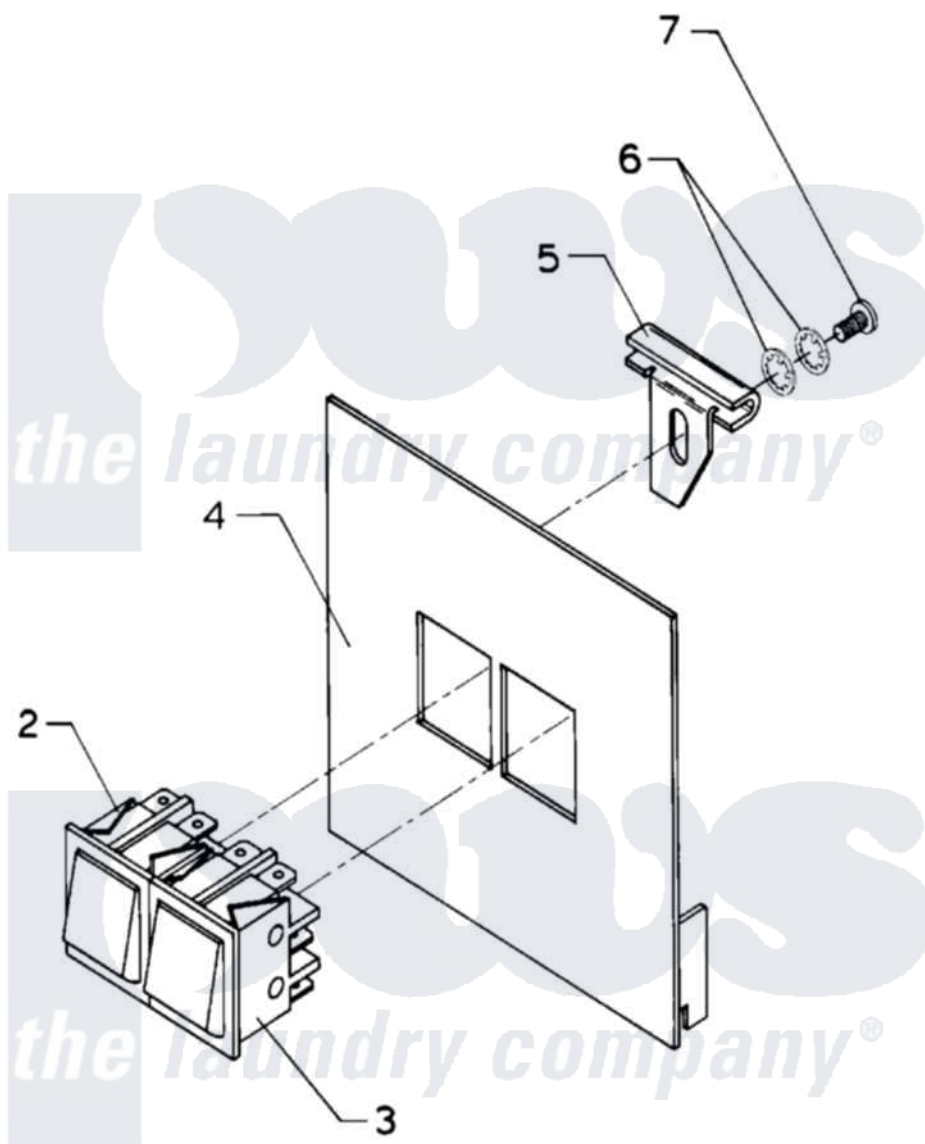

Maytag AT35PC2 06 - MANUAL START/STOP CONTROL

Maytag [Commercial Maytag AT35PC2 Washer Parts](#) Parts Diagram 06 - MANUAL START/STOP CONTROL
 Click on the part number to view part

Item	Original Part Number	Replaced By	Status	Part Description
NI	24001764		Not Available	KIT, START/STOP COMPLETE
002	24001251			Switch
003	24001252			Switch, Momentary
004	NLA		Not Available	COVER, PLATE (OPL)