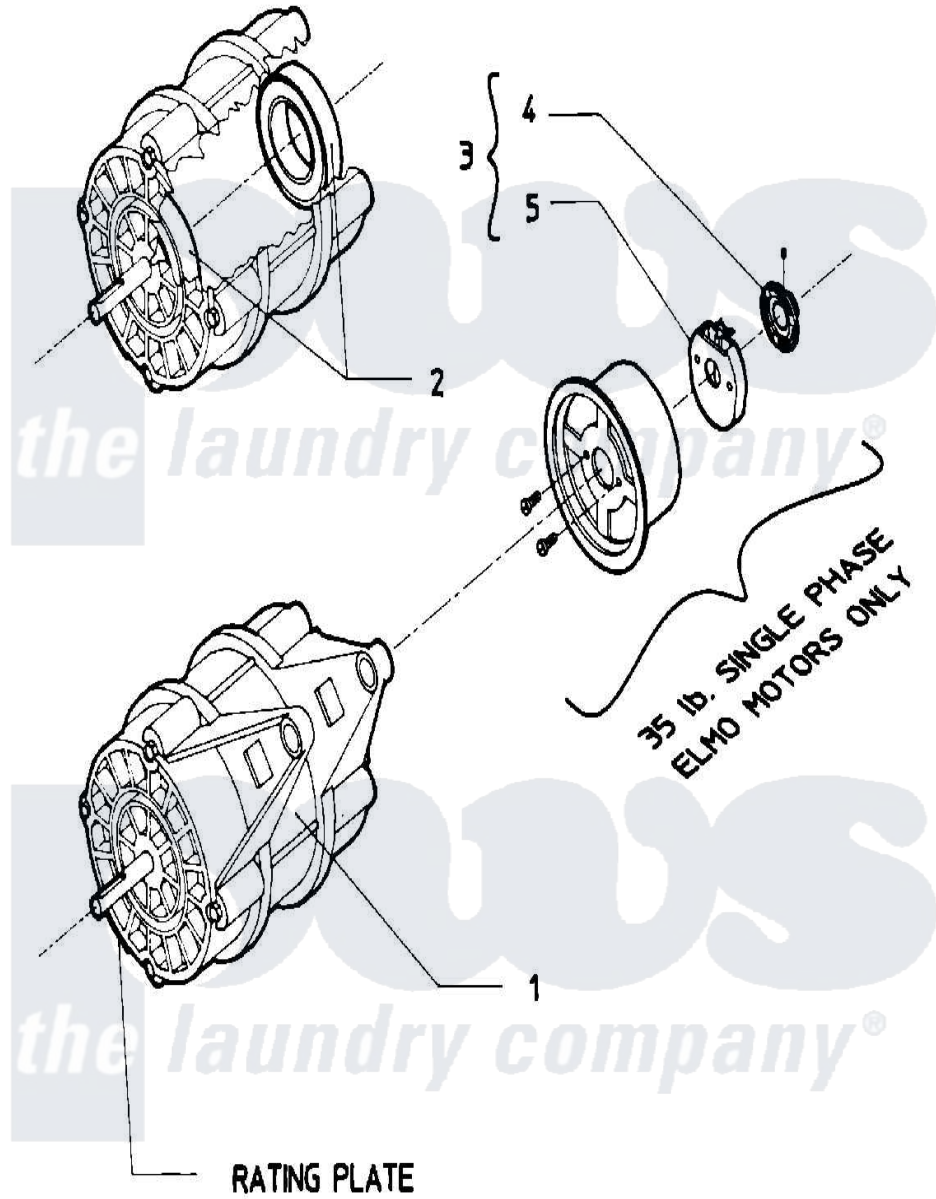

# Maytag AT35PC2 10 - MOTOR

Maytag [Commercial Maytag AT35PC2 Washer Parts](#) Parts Diagram 10 - MOTOR  
 Click on the part number to view part

Item	Original Part Number	Replaced By	Status	Part Description
001	<a href="#">24001079</a>			Motor 2SP 1 Phase
"	<a href="#">24001083</a>			Motor, 2SP
002	<a href="#">24001017</a>			Bearing, Motor
003	W10124350		Not Available	PART NUMBER NOT AVAILABLE