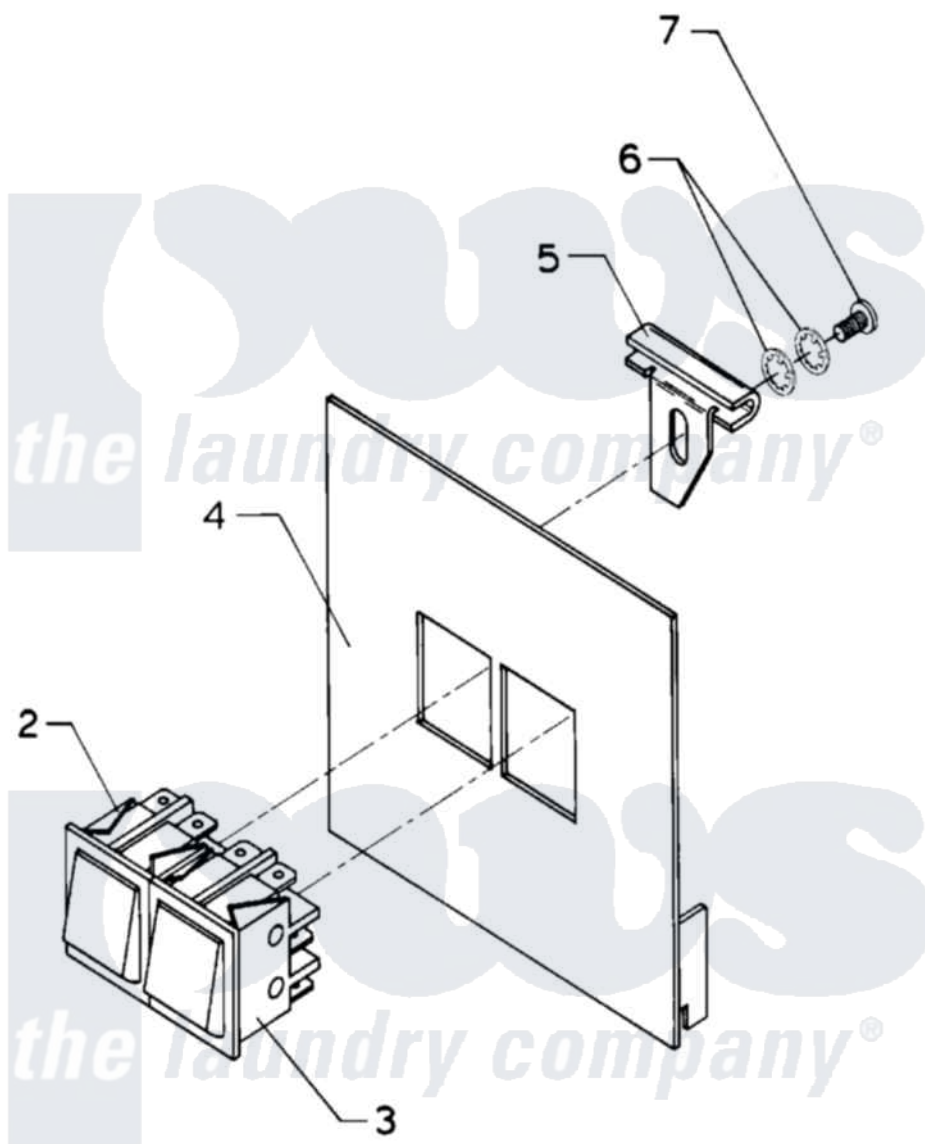

# Maytag AT35PN2 06 - MANUAL START/STOP CONTROL

Maytag [Commercial Maytag AT35PN2 Washer Parts](#) Parts Diagram 06 - MANUAL START/STOP CONTROL  
Click on the part number to view part

Item	Original Part Number	Replaced By	Status	Part Description
NI	24001764		Not Available	KIT, START/STOP COMPLETE
002	<a href="#">24001251</a>			Switch
003	<a href="#">24001252</a>			Switch, Momentary
004	NLA		Not Available	COVER, PLATE (OPL)