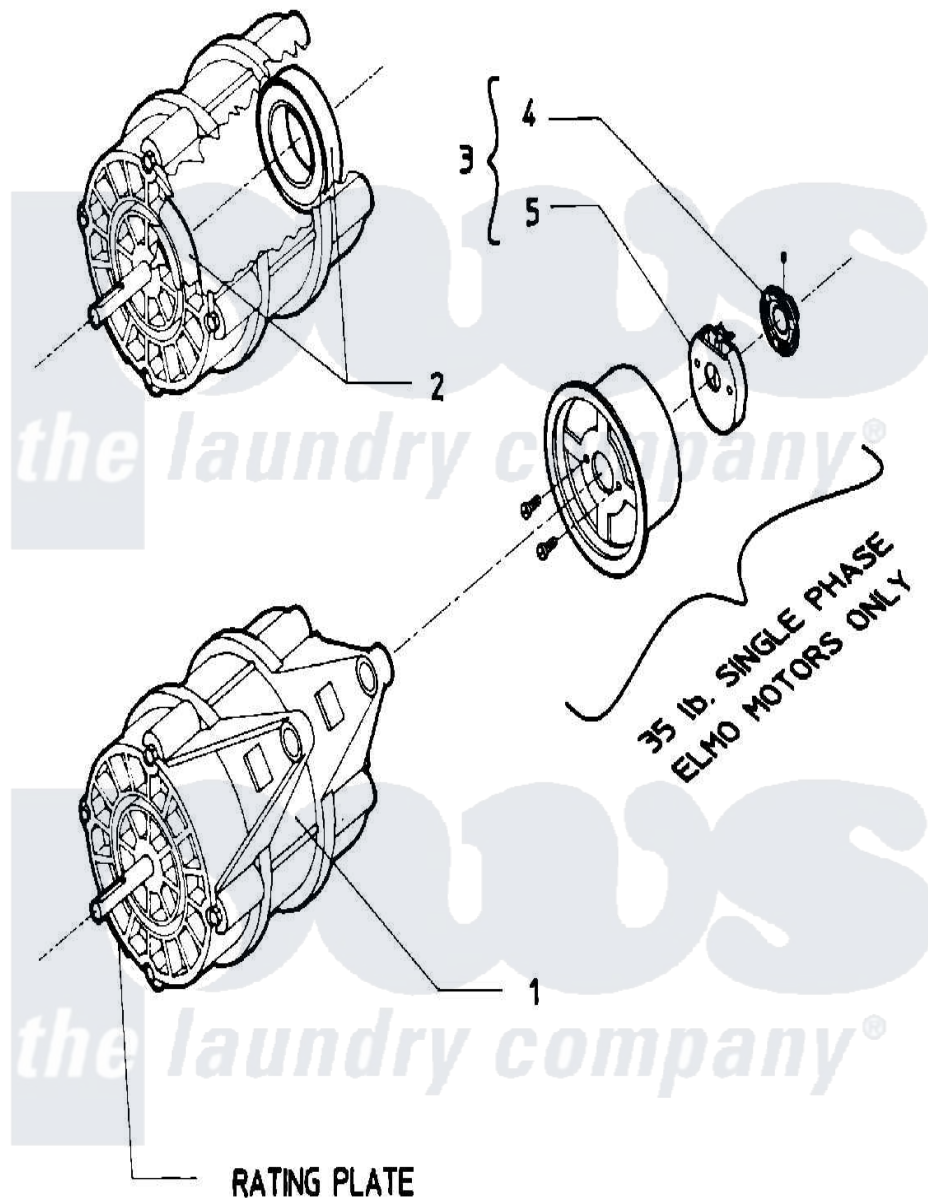

Maytag AT35PN2 10 - MOTOR

Maytag [Commercial Maytag AT35PN2 Washer Parts](#) Parts Diagram 10 - MOTOR
 Click on the part number to view part

Item	Original Part Number	Replaced By	Status	Part Description
001	24001079			Motor 2SP 1 Phase
"	24001083			Motor, 2SP
002	24001017			Bearing, Motor
003	W10124350		Not Available	PART NUMBER NOT AVAILABLE