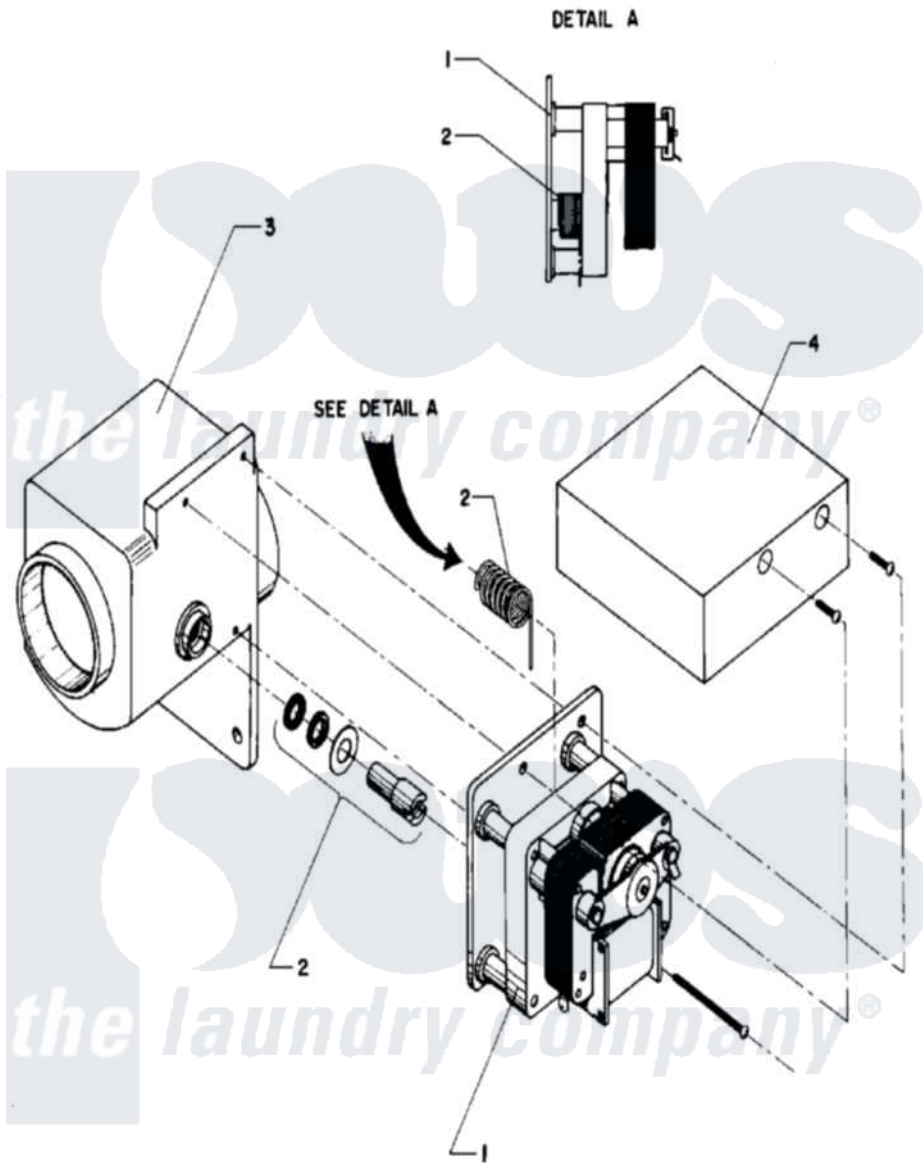

Maytag AT35PN2 11 - DRAIN VALVE

Maytag [Commercial Maytag AT35PN2 Washer Parts](#) Parts Diagram 11 - DRAIN VALVE
 Click on the part number to view part

Item	Original Part Number	Replaced By	Status	Part Description
001	24001116			Valve, Drain
"	24001530			Valve, Motor Drain
002	24001528			Shaft, Drive And Seal Kit
003	24001570			Valve Body
004	24001571		Not Available	COVER, DRAIN VALVE MOTOR