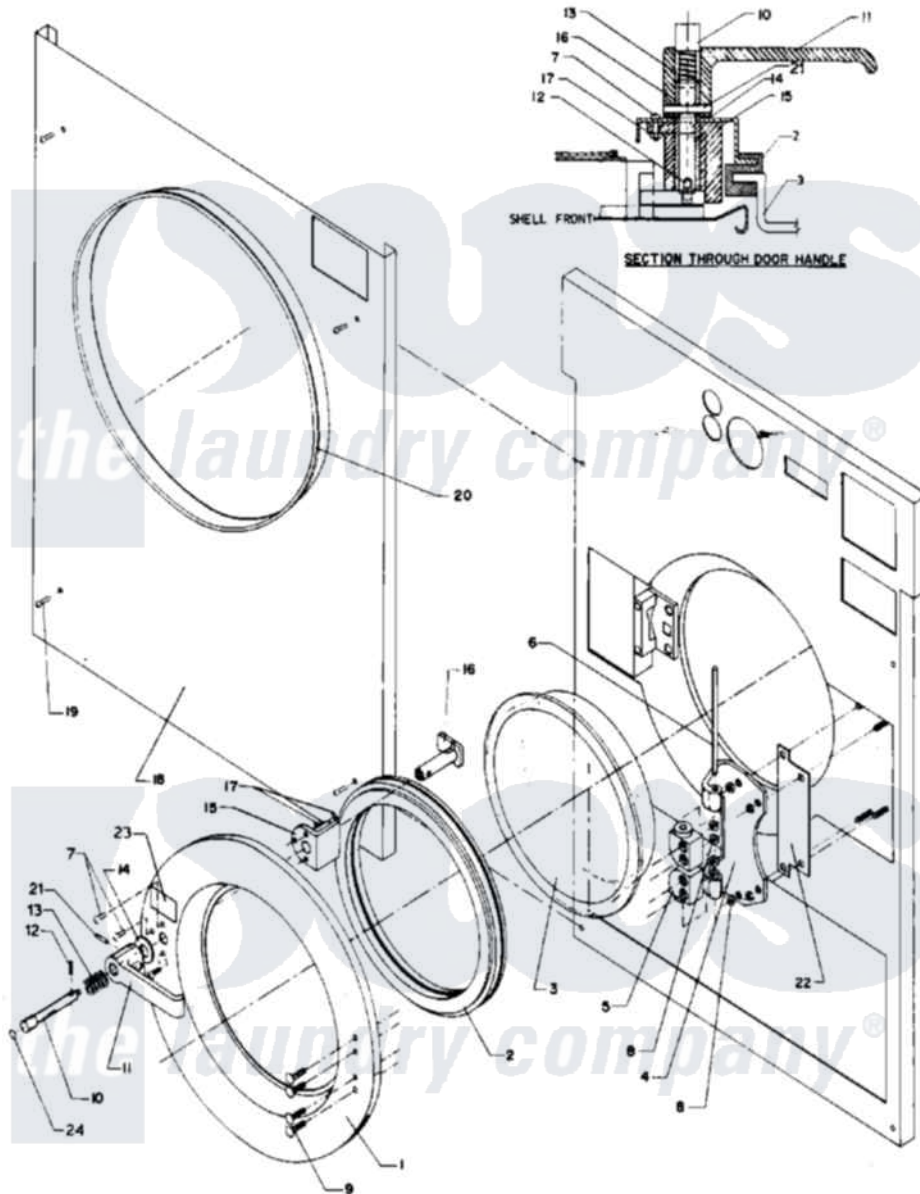

# Maytag AT50MC1 03 - DOOR & RELATED PARTS (AT50)

Maytag [Commercial Maytag AT50MC1 Washer Parts](#) Parts Diagram 03 - DOOR & RELATED PARTS (AT50)  
 Click on the part number to view part

Item	Original Part Number	Replaced By	Status	Part Description
001	<a href="#">24001717</a>			Door Assembly Complete
"	<a href="#">24001720</a>			Door
002	<a href="#">24001077</a>			GASKET, DOOR
003	Y24001100		Not Available	GLASS, DOOR
004	<a href="#">24001333</a>			Hinge, Door
005	<a href="#">24001334</a>			Mount, Door
006	W10124350		Not Available	PART NUMBER NOT AVAILABLE
007	24001341	<a href="#">3400814</a>		Screw
008	<a href="#">24001305</a>			Nut, Fiberlock
009	<a href="#">24001467</a>			Screw, S.s.
010	<a href="#">24001103</a>			Rod, Push Button
011	<a href="#">24001336</a>			Handle, Door
012	<a href="#">24001721</a>			Pin, Spring
013	<a href="#">24001338</a>			Spring, Door Lock
014	24001310	<a href="#">Y015627</a>		Screw- Hex
015	24001340		Not Available	SPACER, DOOR HANDLE

016	<a href="#">24001343</a>		Arm, Latch	
017	24001342	<a href="#">74005230</a>	Nut, Lock	
018	NLA		Not Available	PANEL KIT, FRONT OPL
019	<a href="#">24001474</a>	<a href="#">3400086</a>		Screw, 10-32 X 3/8
020	24001722		Not Available	TRIM, OUTER FRONT PANEL
021	24001827	<a href="#">24001721</a>		Pin, Spring
022	<a href="#">24001466</a>			Shim, Hinge
023	24001462		Not Available	DECAL, PUSH BUTTON RED
024	24001407		Not Available	DECAL, RED DOT