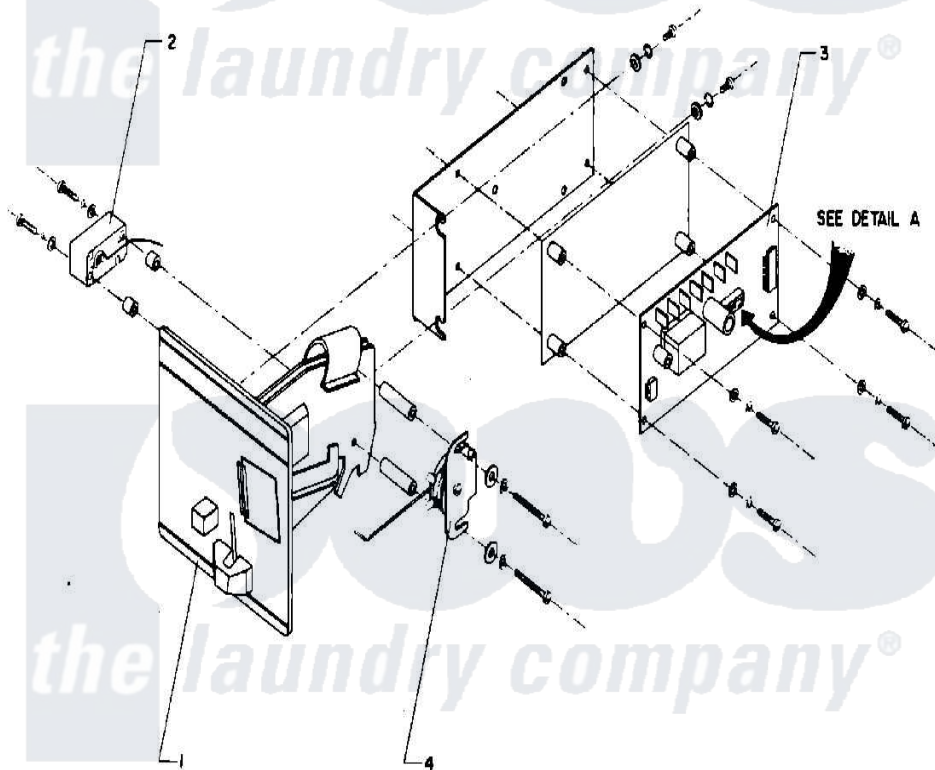

Maytag AT50MC1 06 - COIN METER & COIN BOX (AT50)

DETAIL A
COIN COUNTER
DIP SWITCHES

Maytag [Commercial Maytag AT50MC1 Washer Parts](#) Parts Diagram 06 - COIN METER & COIN BOX (AT50)
Click on the part number to view part

Item	Original Part Number	Replaced By	Status	Part Description
001	24001615			COIN ACCEPTOR (US QUARTER)
"	24001754		Not Available	COIN METER (110V/50-60HZ) (US QUARTERS)
"	24001755		Not Available	COIN METER (110V/50-60HZ) (CANADIAN QUARTERS)
002	NLA		Not Available	SWITCH, COIN
003	24001617		Not Available	ELECTRONIC COIN COUNTER W/HAR
004	24001618		Not Available	SOLENOID, COIN BLOCKING (120V)
"	24001756			Solenoid, Coin Blocking