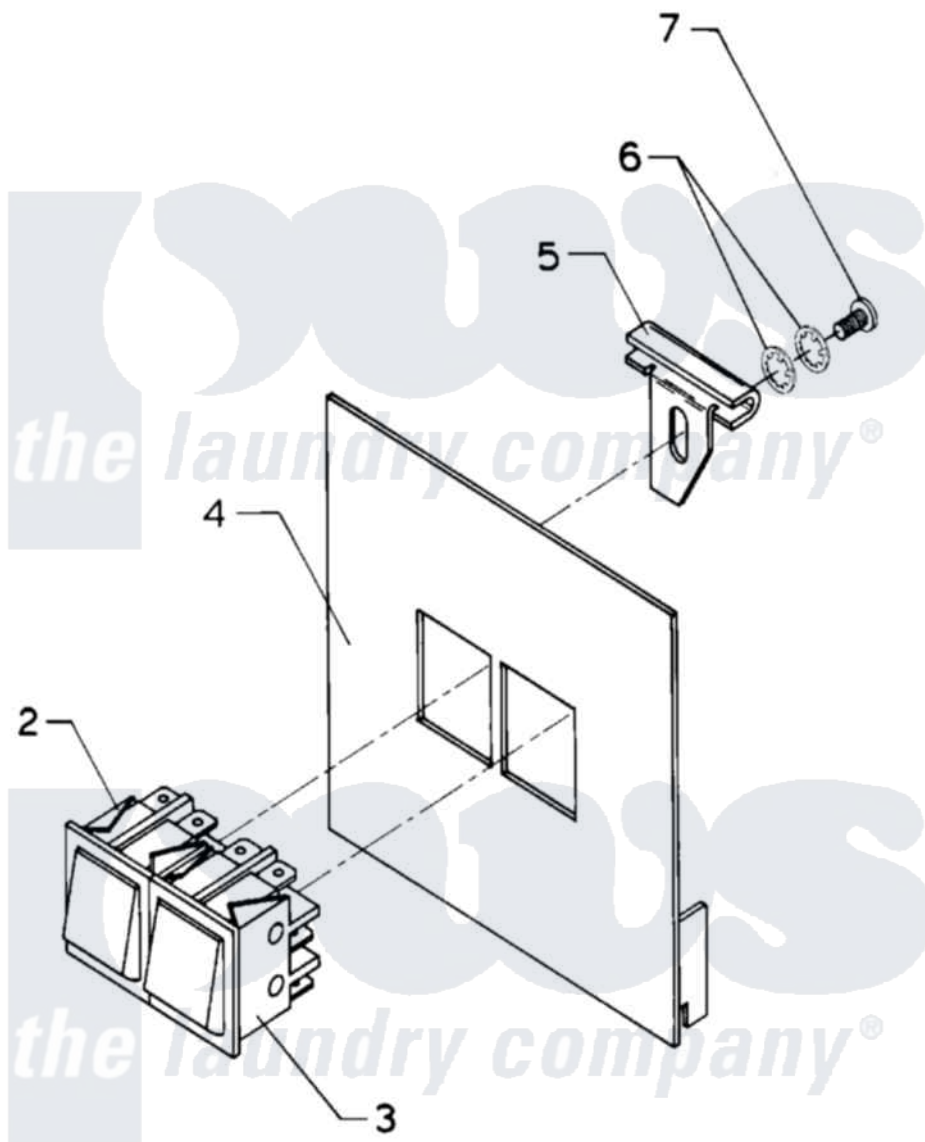

Maytag AT50MC1 07 - MANUAL START/STOP CONTROL (AT50)

Maytag [Commercial Maytag AT50MC1 Washer Parts](#) Parts Diagram 07 - MANUAL START/STOP CONTROL (AT50)
Click on the part number to view part

Item	Original Part Number	Replaced By	Status	Part Description
NI	24001764		Not Available	KIT, START/STOP COMPLETE
002	24001251			Switch
003	24001252			Switch, Momentary
004	NLA		Not Available	COVER, PLATE (OPL)