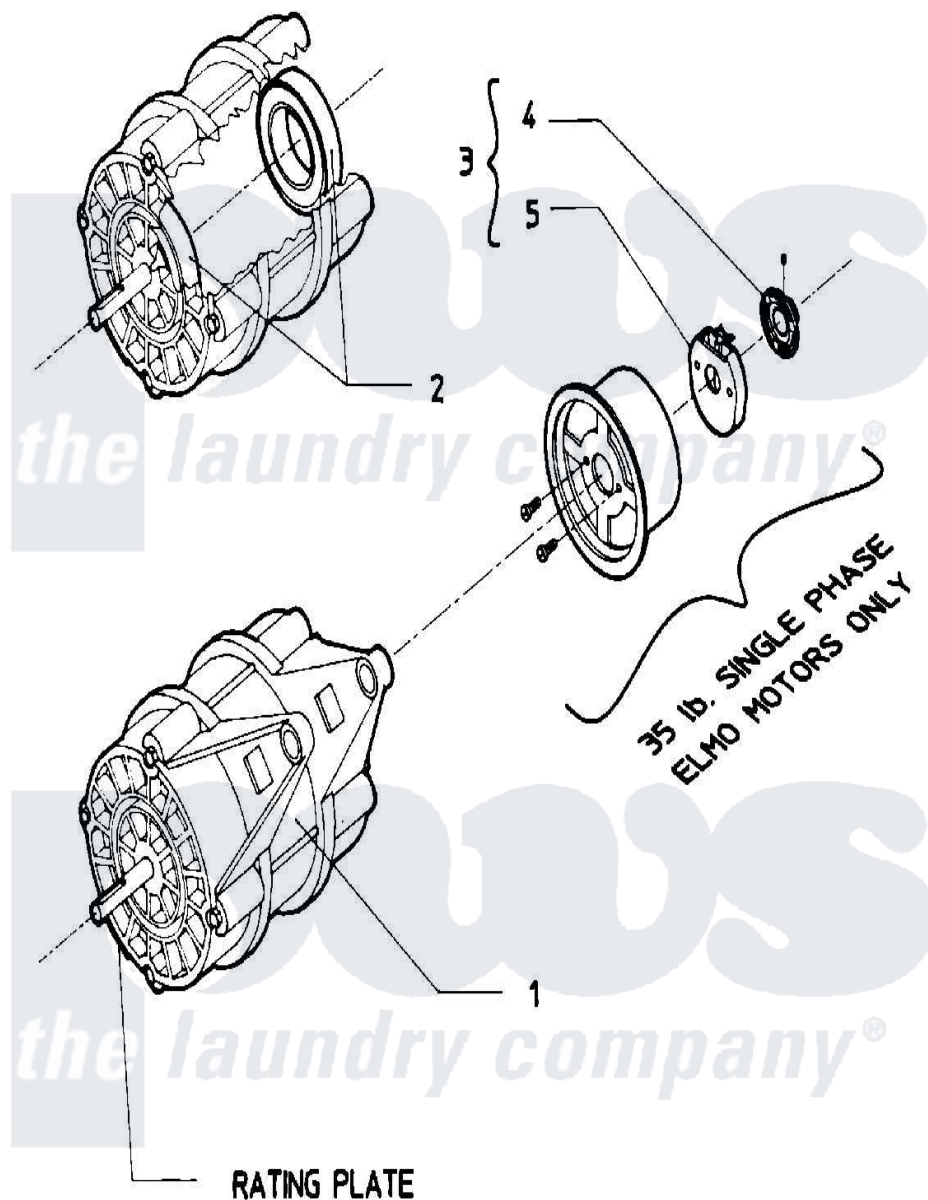

# Maytag AT50MC1 11 - MOTOR (AT50)

Maytag [Commercial Maytag AT50MC1 Washer Parts](#) Parts Diagram 11 - MOTOR (AT50)  
 Click on the part number to view part

Item	Original Part Number	Replaced By	Status	Part Description
001	<a href="#">24001080</a>			Motor, 2SP
"	<a href="#">24001084</a>			Motor, 2SP
002	<a href="#">24001017</a>			Bearing, Motor
003	<a href="#">23002317</a>			Switch, Centrifugal