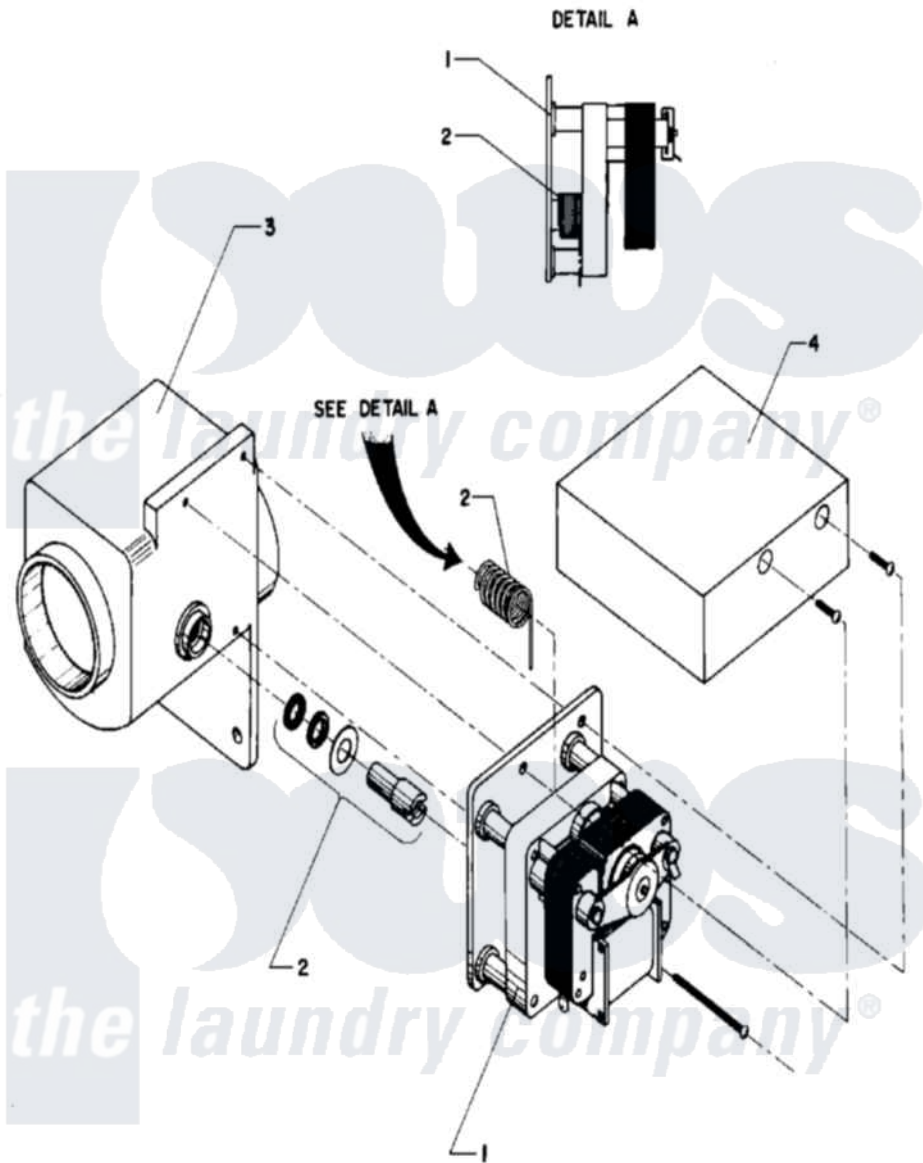

Maytag AT50MC1 12 - DRAIN VALVE (AT50)

Maytag Commercial Maytag AT50MC1 Washer Parts Parts Diagram 12 - DRAIN VALVE (AT50)
 Click on the part number to view part

Item	Original Part Number	Replaced By	Status	Part Description
001	24001217			Valve, Drain
"	24001530			Valve, Motor Drain
002	24001528			Shaft, Drive And Seal Kit
003	W10124350		Not Available	PART NOT USED
004	W10124350		Not Available	PART NOT USED