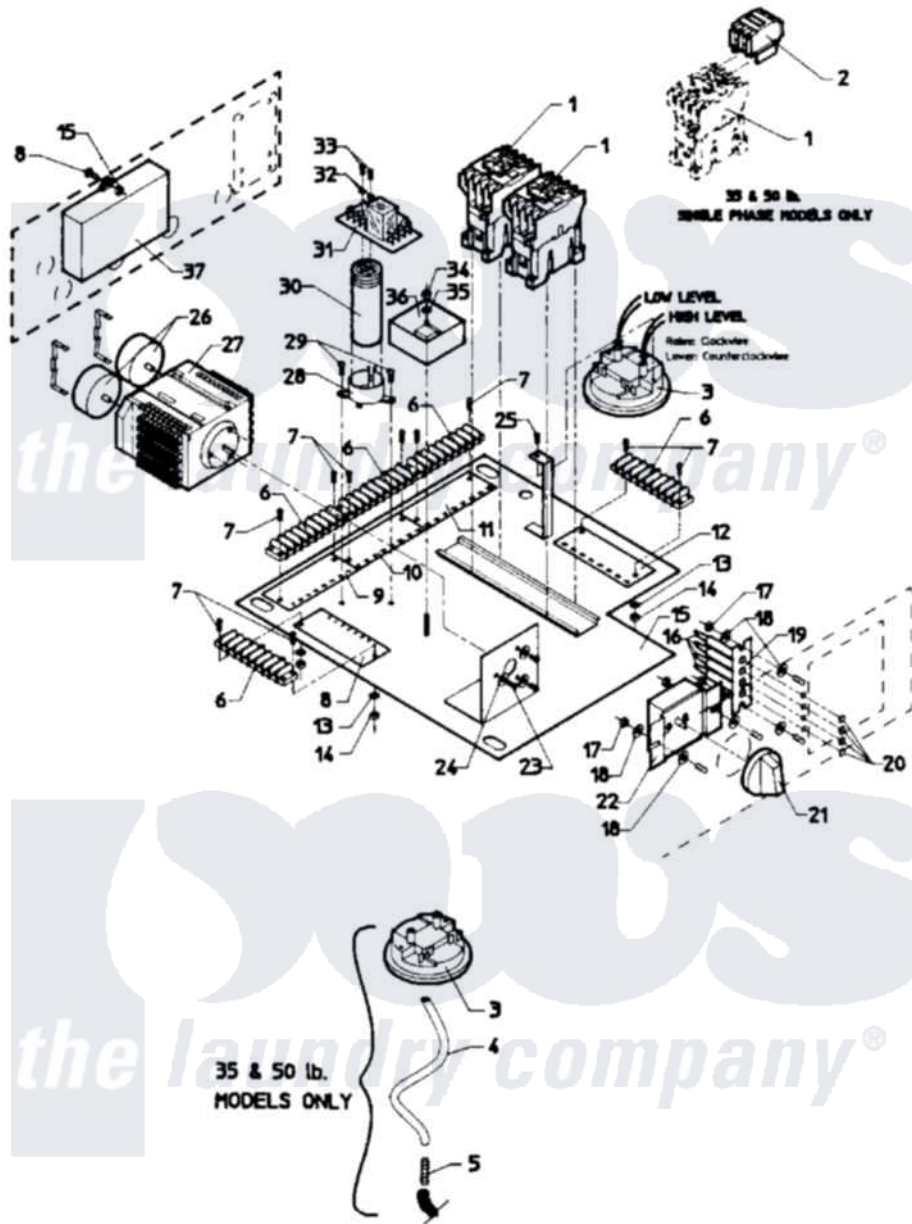

Maytag AT50MC2 03 - CONTROL MODULE

Maytag [Commercial Maytag AT50MC2 Washer Parts](#) Parts Diagram 03 - CONTROL MODULE
 Click on the part number to view part

Item	Original Part Number	Replaced By	Status	Part Description
001	24001105	24002051		Contacto-
002	24001104		Not Available	CONTACTOR, AUX. ADDER
003	24001224		Not Available	SWITCH, DUAL LEVEL
004	24001747		Not Available	EXTENSION, AIR LINE
005	24001746		Not Available	COUPLER, HOSE (PRESS. SWITCH)
006	24001412		Not Available	STRIP, TERMINAL
007	24001414	4450038		Screw
008	NLA		Not Available	DECAL,INSUL. TERM STRIP (1-8)
009	NLA		Not Available	DECAL,INSUL. TERM STRIP (9-16)
010	NLA		Not Available	DECAL,INSUL. TERM STRIP (17-24)
011	NLA		Not Available	DECAL,INSUL. TERM STRIP (25-32)
012	24001030		Not Available	DECAL,INSUL. TERM STIRP (33-40)
013	24001415			Washer, S.s.

014	24001417	7103P070-60		Nut, Top Pilot
015	W10124350		Not Available	PART NUMBER NOT AVAILABLE
016	24001209		Not Available	LIGHT, NEON (1/3W, 125VAC)
017	24001342	74005230		Nut, Lock
018	24001576			Washer, Flat
019	W10124350		Not Available	PART NUMBER NOT AVAILABLE
020	24001210	215564		Lens, Indicator Light
021	24001204		Not Available	KNOB
022	24001207			Switch, Cycle Select
023	24001357			Screw, Stainless Steel
024	24001358			Washer, Flat
025	24001411	313806		Screw
026	24001577			Motor, Timer
027	24001178			Kit, Timer Cycle
028	W10124350		Not Available	PART NUMBER NOT AVAILABLE
029	24001578	3196170		Screw
030	24001247			Capacitor, Door Lock
031	24001248		Not Available	PC BOARD, DOOR UNLOCK (110V)
032	24001579			Washer, S.s.
033	24001580			Screw, S.s.
034	24001419	W10139757		Nut
035	24001295			Lockwasher, S.s.
036	24001176			Kit, Timer Delay
037	24001235			Kit, Switch