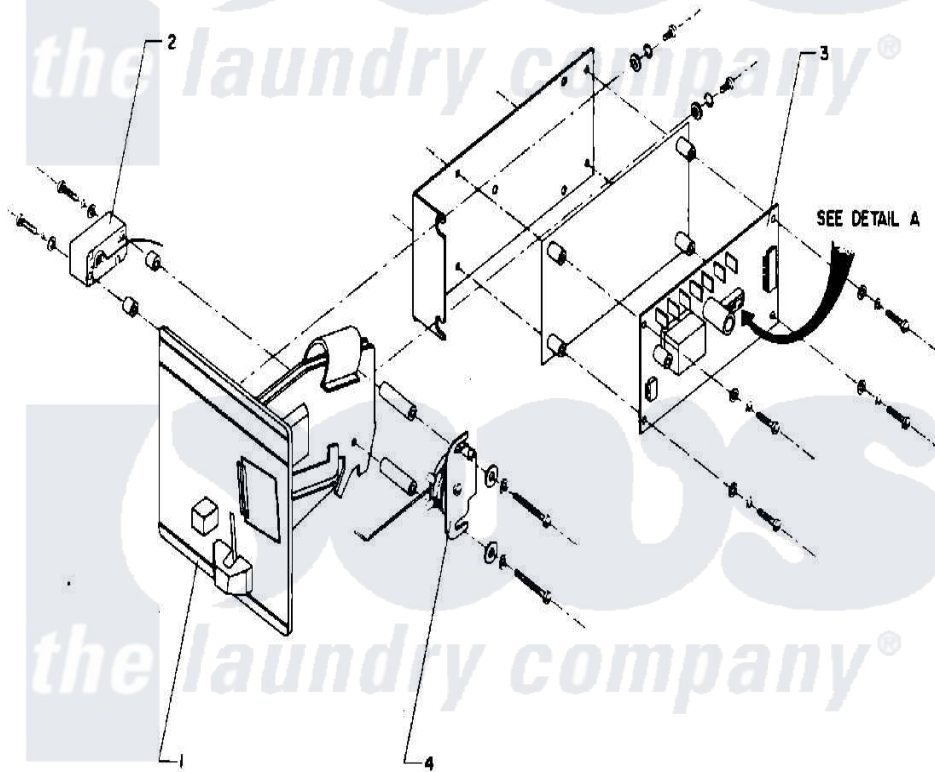

Maytag AT50MC2 04 - COIN METER & COIN BOX

DETAIL A
COIN COUNTER
DIP SWITCHES

Maytag [Commercial Maytag AT50MC2 Washer Parts](#) Parts Diagram 04 - COIN METER & COIN BOX
Click on the part number to view part

Item	Original Part Number	Replaced By	Status	Part Description
001	24001615			COIN ACCEPTOR (US QUARTER)
"	24001754		Not Available	COIN METER (110V/50-60HZ) (US QUARTERS)
"	24001755		Not Available	COIN METER (110V/50-60HZ) (CANADIAN QUARTERS)
"	NLA		Not Available	COIN METER, HANKE (DIGITAL)
002	NLA		Not Available	COIN SWITCH
003	24001617		Not Available	ELECTRONIC COIN COUNTER W/HAR
004	24001618		Not Available	SOLENOID, COIN BLOCKING (120V)
"	24001756			Solenoid, Coin Blocking