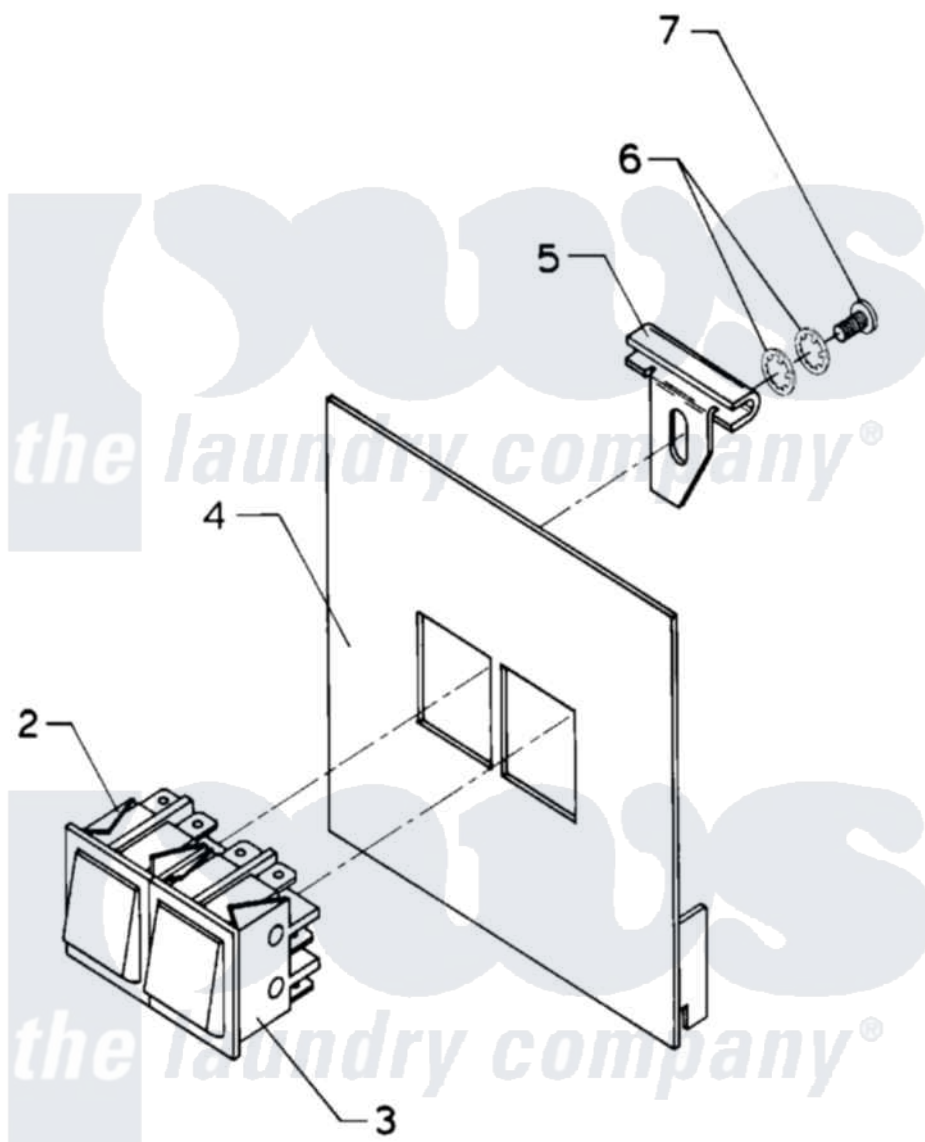

# Maytag AT50MC2 05 - MANUAL START/STOP CONTROL

Maytag [Commercial Maytag AT50MC2 Washer Parts](#) Parts Diagram 05 - MANUAL START/STOP CONTROL  
Click on the part number to view part

Item	Original Part Number	Replaced By	Status	Part Description
NI	24001764		Not Available	KIT, START/STOP COMPLETE
002	<a href="#">24001251</a>			Switch
003	<a href="#">24001252</a>			Switch, Momentary
004	NLA		Not Available	COVER, PLATE (OPL)