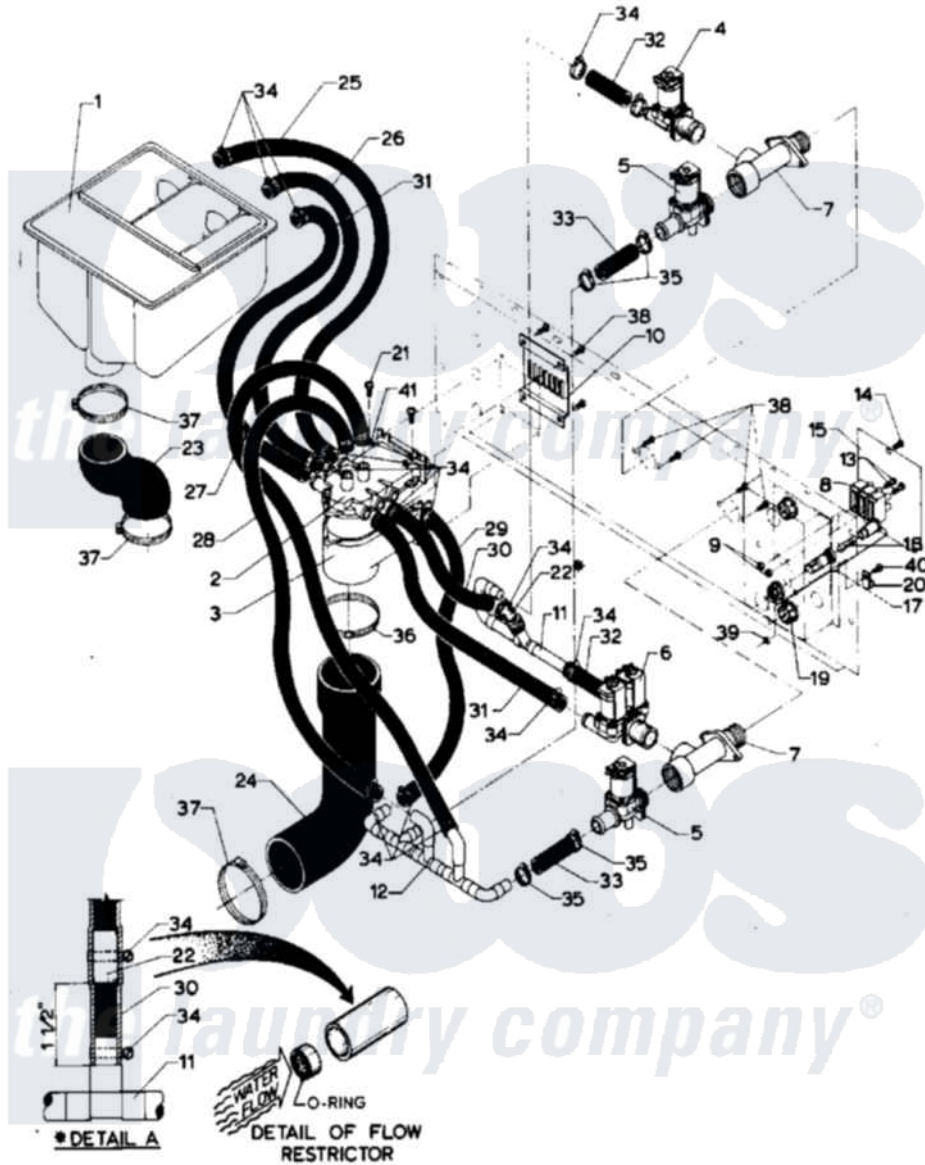

# Maytag AT50MC2 06 - SOAP DISPENSER

Maytag [Commercial Maytag AT50MC2 Washer Parts](#) Parts Diagram 06 - SOAP DISPENSER  
 Click on the part number to view part

Item	Original Part Number	Replaced By	Status	Part Description
001	24001627		Not Available	DISPENSER, SUPPLY (COIN)
002	<a href="#">24001031</a>			Breaker, Vac.
003	<a href="#">24001032</a>			Breaker, Vac.
004	<a href="#">24001119</a>			Valve
005	W10124350		Not Available	PART NOT USED
006	W10124350		Not Available	PART NOT USED
007	<a href="#">24001448</a>			Seal
008	24001366		Not Available	BLOCK, INPUT & POWER (4 TERM)
"	24001629		Not Available	BLOCK, INPUT POWER (3 WIRE)
009	<a href="#">24001425</a>			Nut, Fiberlock, Pltd
010	<a href="#">24001426</a>			Cover, Vacuum Breaker
011	24001777		Not Available	MANIFOLD, SUPPLY
012	W10124350		Not Available	PART NUMBER NOT AVAILABLE
013	<a href="#">24001430</a>			Screw, S.s