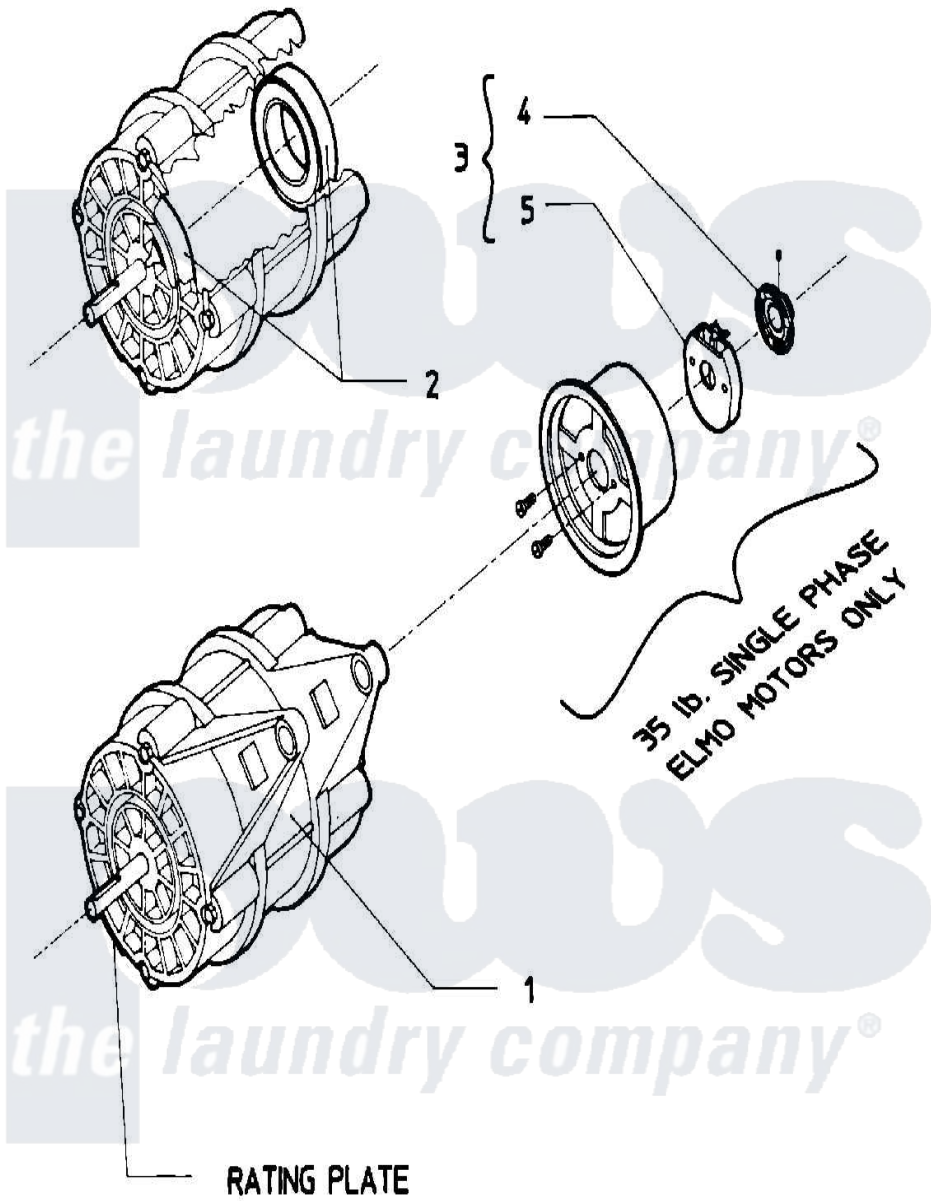

Maytag AT50MC2 09 - MOTOR

Maytag [Commercial Maytag AT50MC2 Washer Parts](#) Parts Diagram 09 - MOTOR
 Click on the part number to view part

Item	Original Part Number	Replaced By	Status	Part Description
001	24001080			Motor, 2SP
"	24001084			Motor, 2SP
002	24001017			Bearing, Motor
003	W10124350		Not Available	PART NOT USED