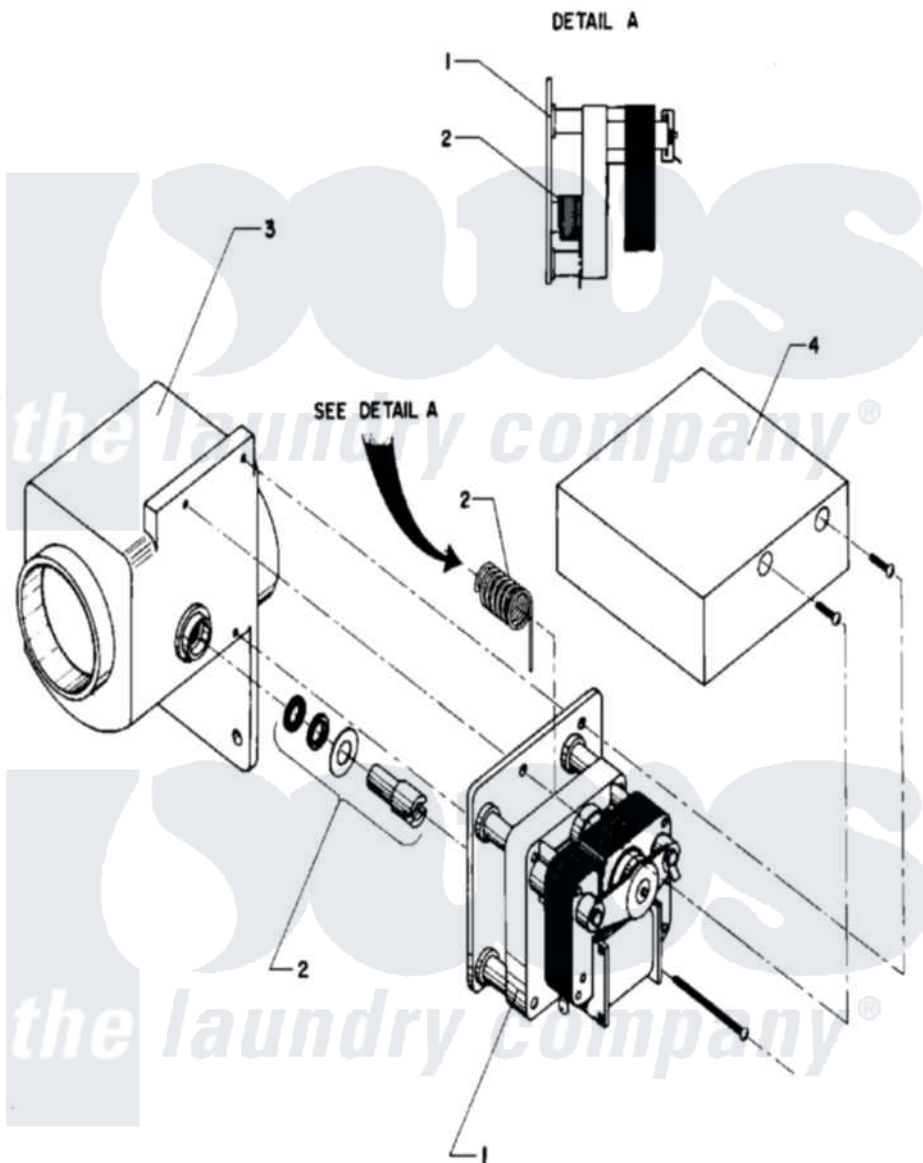

Maytag AT50MC2 10 - DRAIN VALVE

Maytag [Commercial Maytag AT50MC2 Washer Parts](#) Parts Diagram 10 - DRAIN VALVE
 Click on the part number to view part

Item	Original Part Number	Replaced By	Status	Part Description
001	24001217			Valve, Drain
"	24001530			Valve, Motor Drain
002	24001528			Shaft, Drive And Seal Kit
003	W10124350		Not Available	PART NOT USED
004	W10124350		Not Available	PART NOT USED