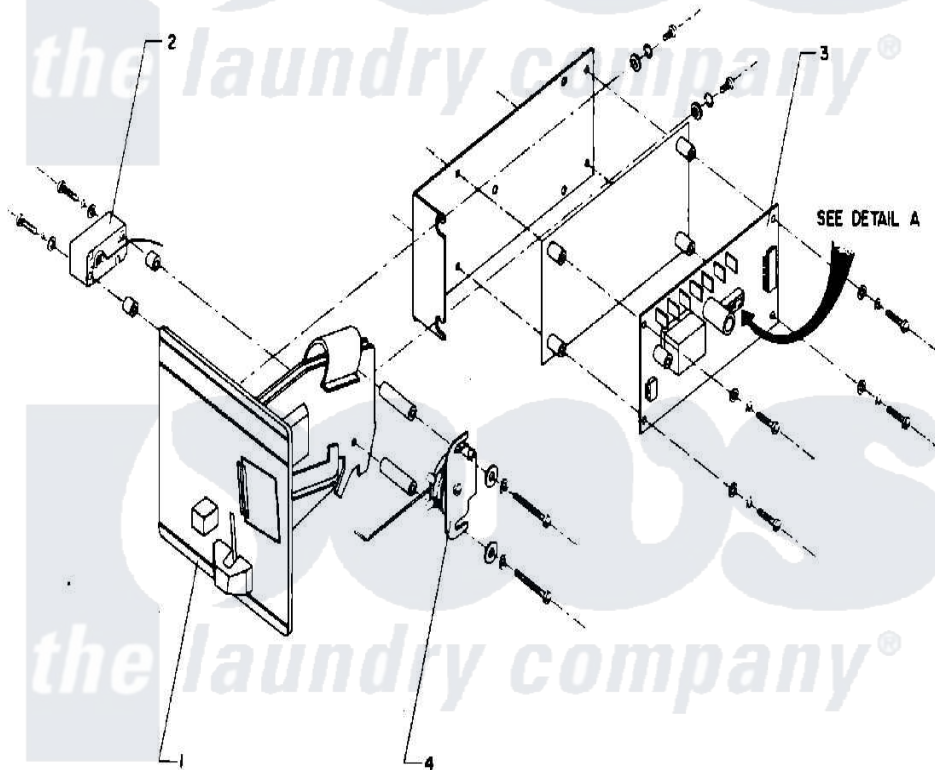

Maytag AT50MN1 05 - COIN METER & COIN BOX (AT50)

DETAIL A
COIN COUNTER
DIP SWITCHES

Maytag [Commercial Maytag AT50MN1 Washer Parts](#) Parts Diagram 05 - COIN METER & COIN BOX (AT50)
Click on the part number to view part

Item	Original Part Number	Replaced By	Status	Part Description
001	24001615			COIN ACCEPTOR (US QUARTER)
"	24001754		Not Available	COIN METER (110V/50-60HZ) (US QUARTERS)
"	24001755		Not Available	COIN METER (110V/50-60HZ) (CANADIAN QUARTERS)
002	NLA		Not Available	SWITCH, COIN
003	24001617		Not Available	ELECTRONIC COIN COUNTER W/HAR
004	24001618		Not Available	SOLENOID, COIN BLOCKING (120V)
"	24001756			Solenoid, Coin Blocking