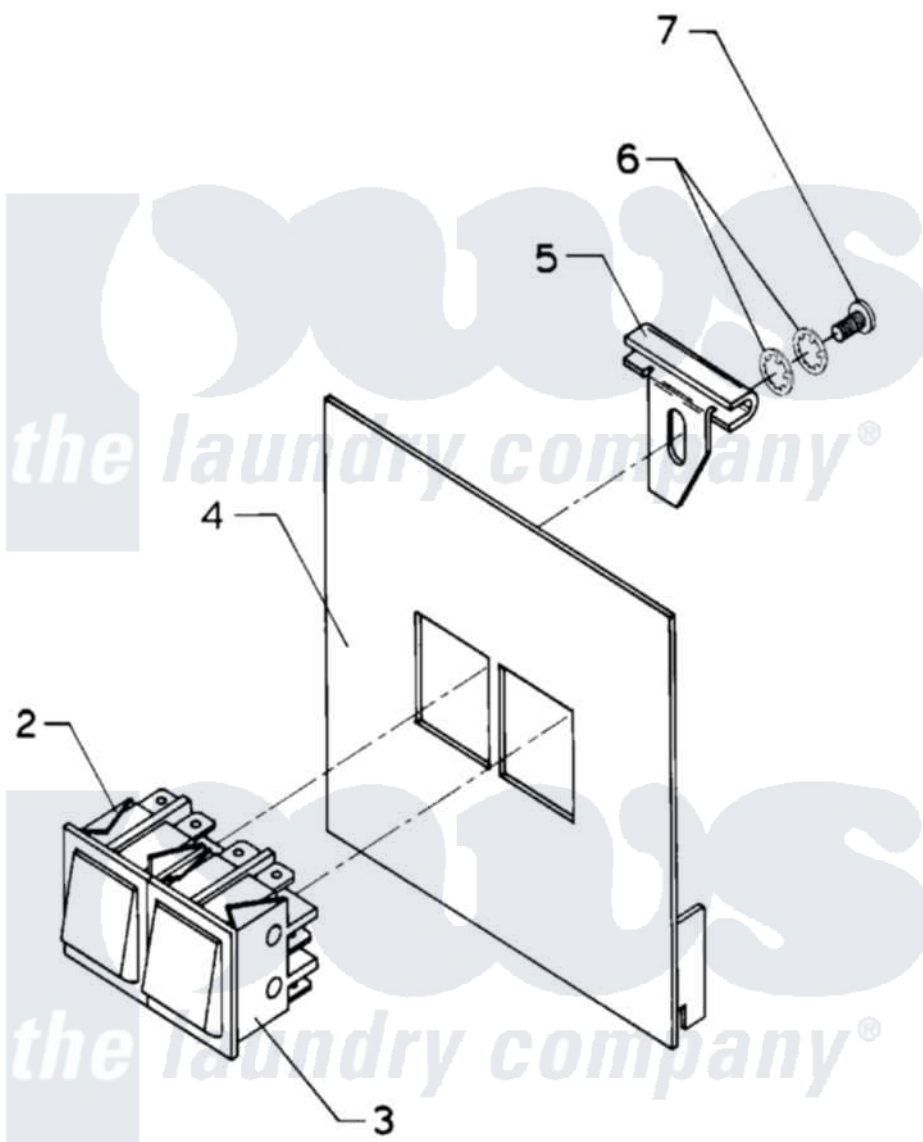

Maytag AT50MN1 06 - MANUAL START/STOP CONTROL (AT50)

Maytag [Commercial Maytag AT50MN1 Washer Parts](#) Parts Diagram 06 - MANUAL START/STOP CONTROL (AT50)
 Click on the part number to view part

Item	Original Part Number	Replaced By	Status	Part Description
NI	24001764		Not Available	KIT, START/STOP COMPLETE
002	24001251			Switch
003	24001252			Switch, Momentary
004	NLA		Not Available	COVER, PLATE (OPL)