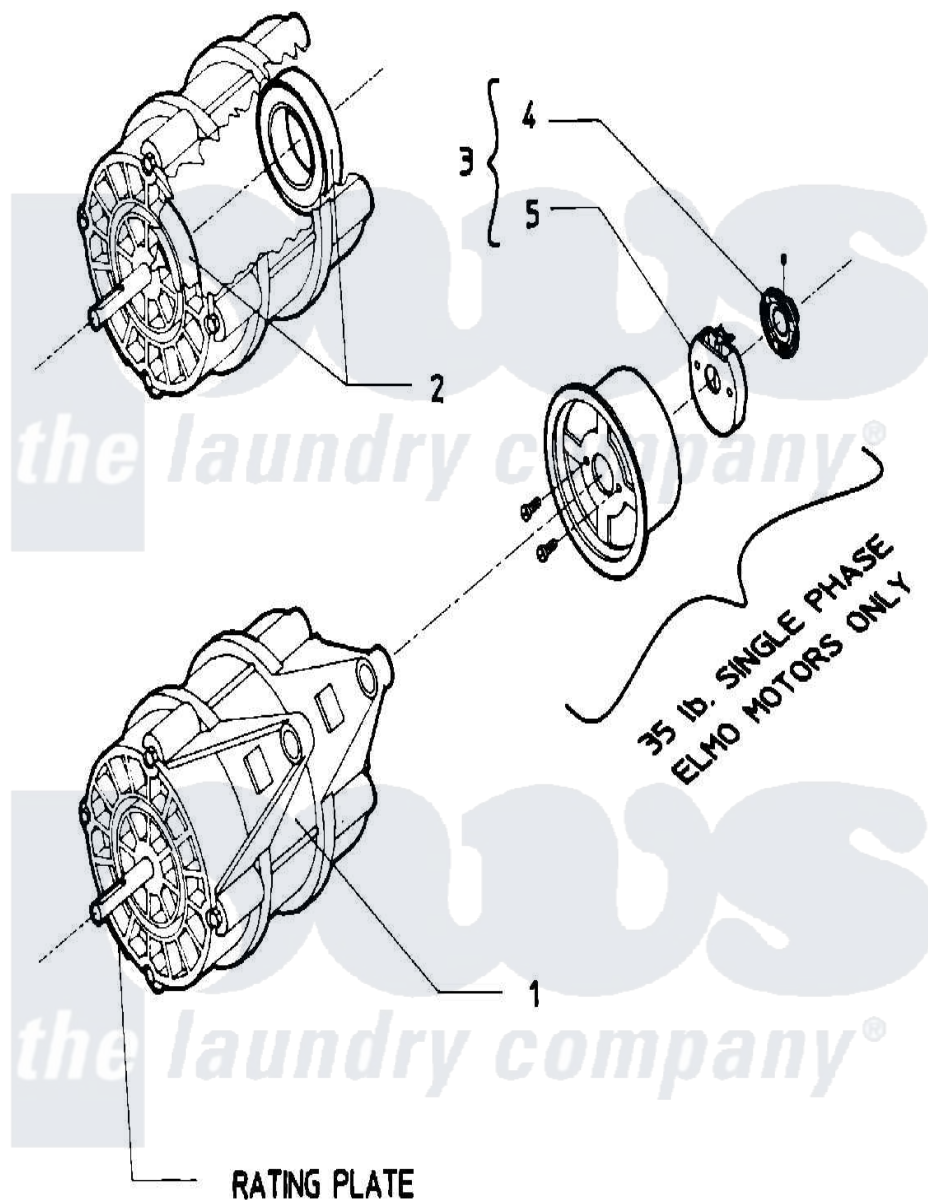

Maytag AT50MN1 10 - MOTOR (AT50)

Maytag [Commercial Maytag AT50MN1 Washer Parts](#) Parts Diagram 10 - MOTOR (AT50)
 Click on the part number to view part

Item	Original Part Number	Replaced By	Status	Part Description
001	24001080			Motor, 2SP
"	24001084			Motor, 2SP
002	24001017			Bearing, Motor
003	23002317			Switch, Centrifugal