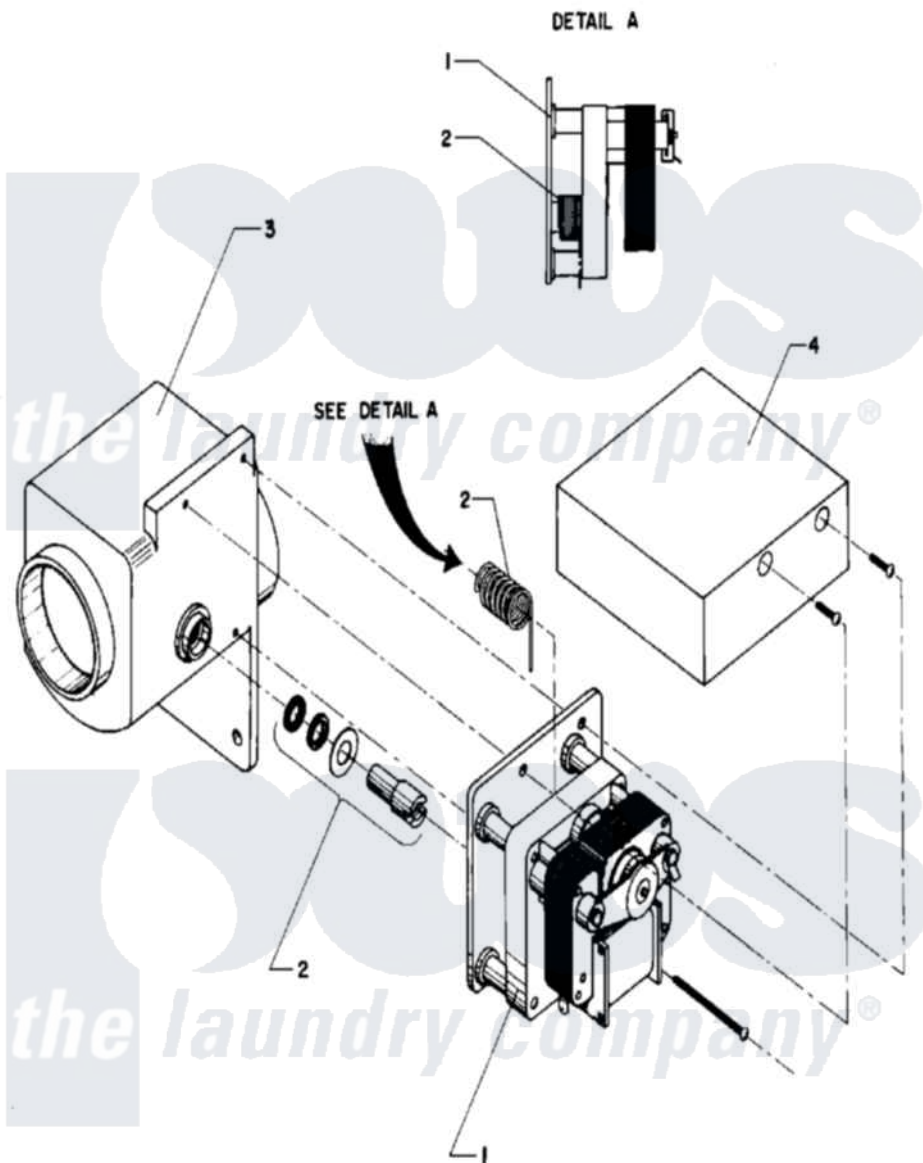

Maytag AT50MN1 11 - DRAIN VALVE (AT50)

Maytag Commercial Maytag AT50MN1 Washer Parts Parts Diagram 11 - DRAIN VALVE (AT50)
 Click on the part number to view part

Item	Original Part Number	Replaced By	Status	Part Description
001	24001217			Valve, Drain
"	24001530			Valve, Motor Drain
002	24001528			Shaft, Drive And Seal Kit
003	W10124350		Not Available	PART NOT USED
004	W10124350		Not Available	PART NOT USED