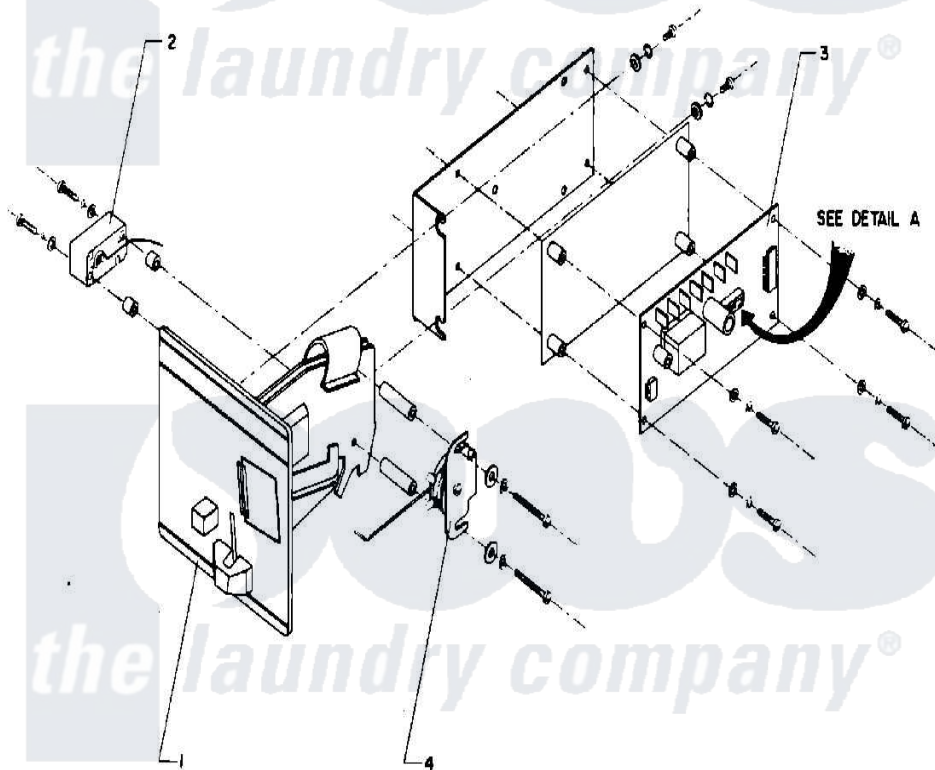

Maytag AT50MN2 05 - COIN METER & COIN BOX

DETAIL A
COIN COUNTER
DIP SWITCHES

Maytag [Commercial Maytag AT50MN2 Washer Parts](#) Parts Diagram 05 - COIN METER & COIN BOX
Click on the part number to view part

Item	Original Part Number	Replaced By	Status	Part Description
001	24001615			COIN ACCEPTOR (US QUARTER)
"	24001754		Not Available	COIN METER (110V/50-60HZ) (US QUARTERS)
"	24001755		Not Available	COIN METER (110V/50-60HZ) (CANADIAN QUARTERS)
"	NLA		Not Available	COIN METER, HANKE (DIGITAL)
002	NLA		Not Available	COIN SWITCH
003	24001617		Not Available	ELECTRONIC COIN COUNTER W/HAR
004	24001618		Not Available	SOLENOID, COIN BLOCKING (120V)
"	24001756			Solenoid, Coin Blocking