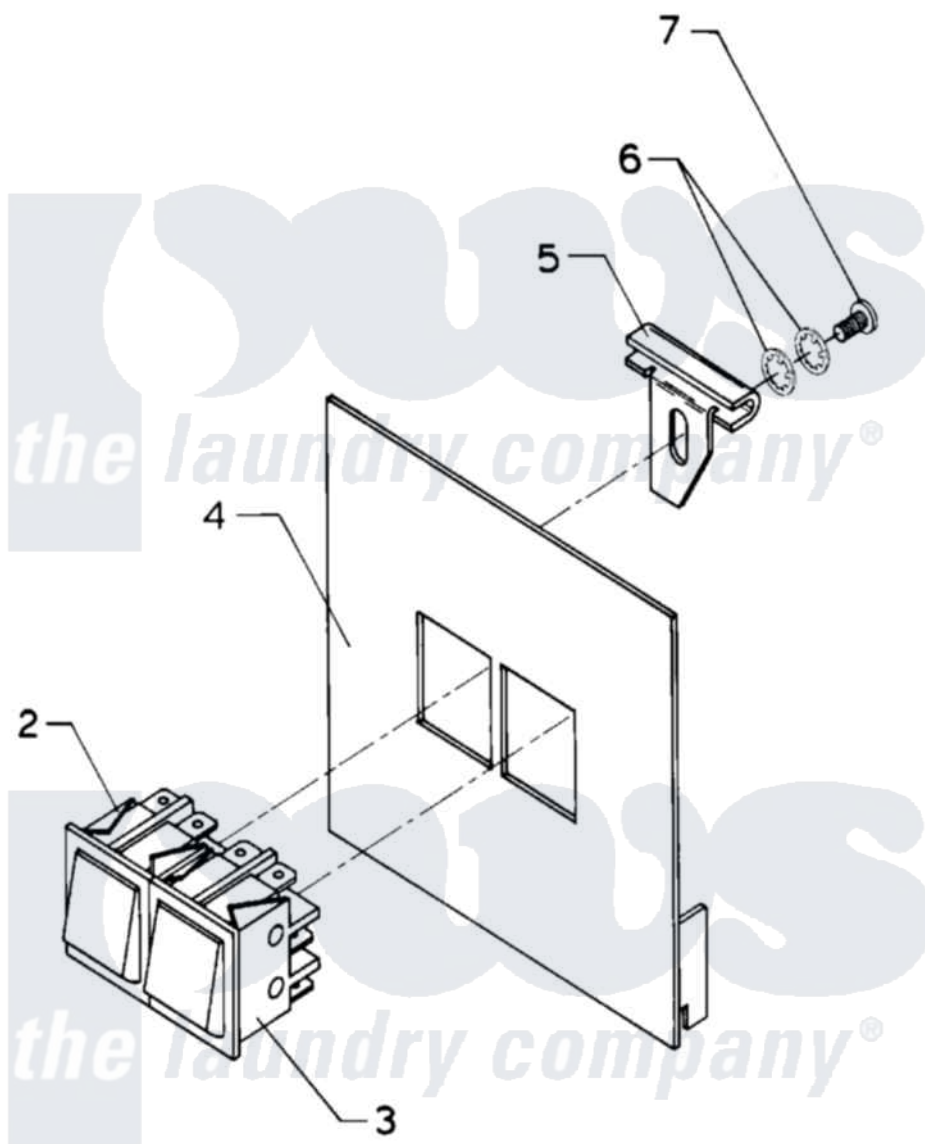

Maytag AT50MN2 06 - MANUAL START/STOP CONTROL

Maytag [Commercial Maytag AT50MN2 Washer Parts](#) Parts Diagram 06 - MANUAL START/STOP CONTROL
Click on the part number to view part

Item	Original Part Number	Replaced By	Status	Part Description
NI	24001764		Not Available	KIT, START/STOP COMPLETE
002	24001251			Switch
003	24001252			Switch, Momentary
004	NLA		Not Available	COVER, PLATE (OPL)