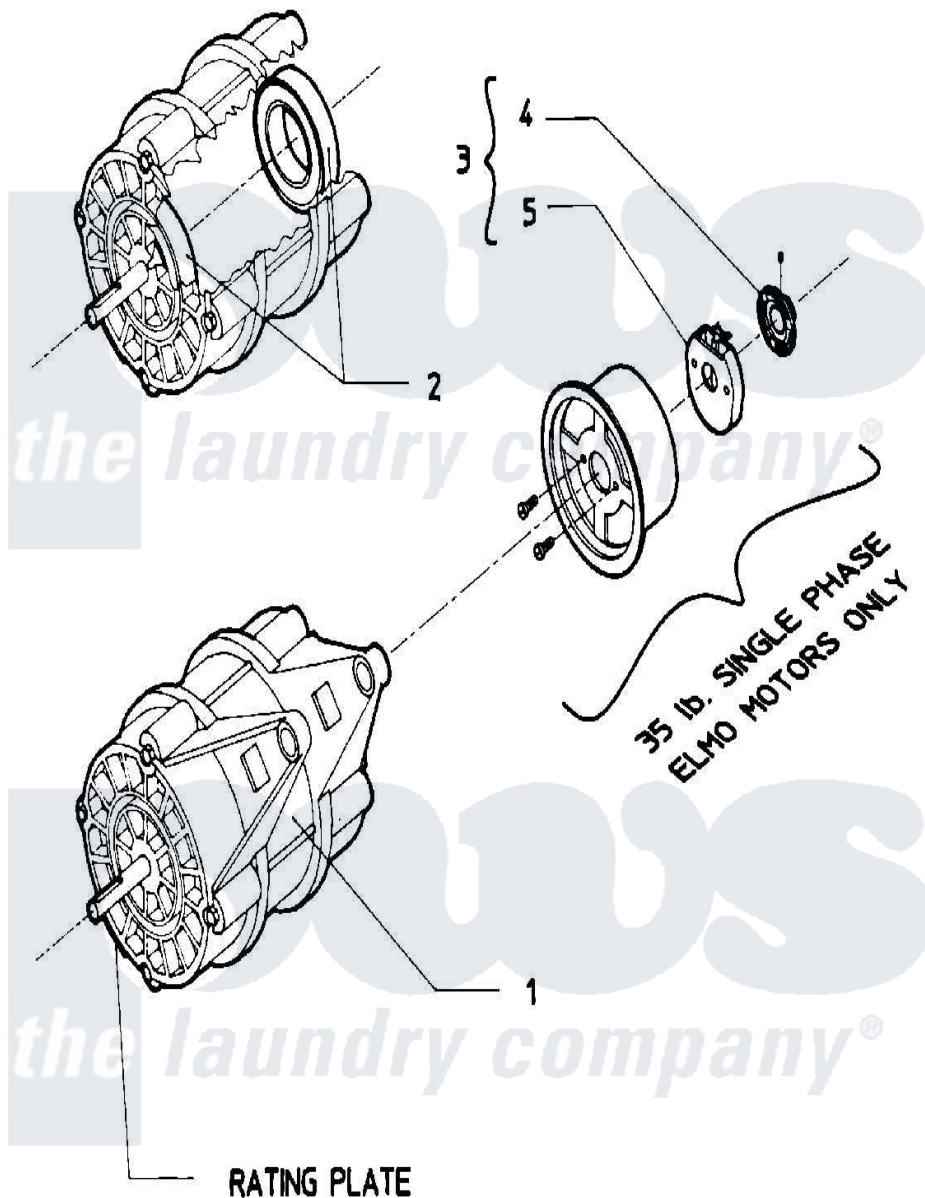

Maytag AT50MN2 10 - MOTOR

Maytag [Commercial Maytag AT50MN2 Washer Parts](#) Parts Diagram 10 - MOTOR
 Click on the part number to view part

Item	Original Part Number	Replaced By	Status	Part Description
001	24001080			Motor, 2SP
"	24001084			Motor, 2SP
002	24001017			Bearing, Motor
003	W10124350		Not Available	PART NOT USED