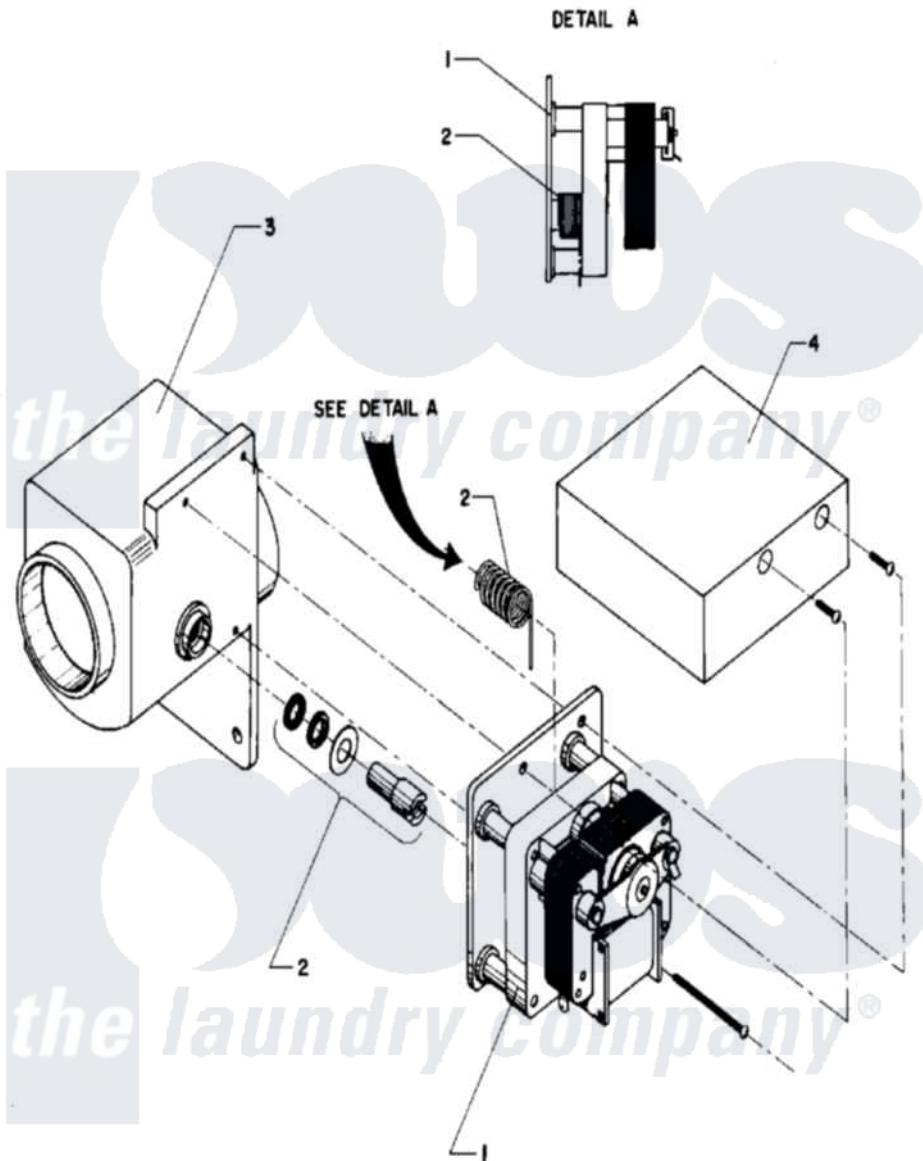

Maytag AT50MN2 11 - DRAIN VALVE

Maytag [Commercial Maytag AT50MN2 Washer Parts](#) Parts Diagram 11 - DRAIN VALVE
 Click on the part number to view part

Item	Original Part Number	Replaced By	Status	Part Description
001	24001217			Valve, Drain
"	24001530			Valve, Motor Drain
002	24001528			Shaft, Drive And Seal Kit
003	W10124350		Not Available	PART NOT USED
004	W10124350		Not Available	PART NOT USED