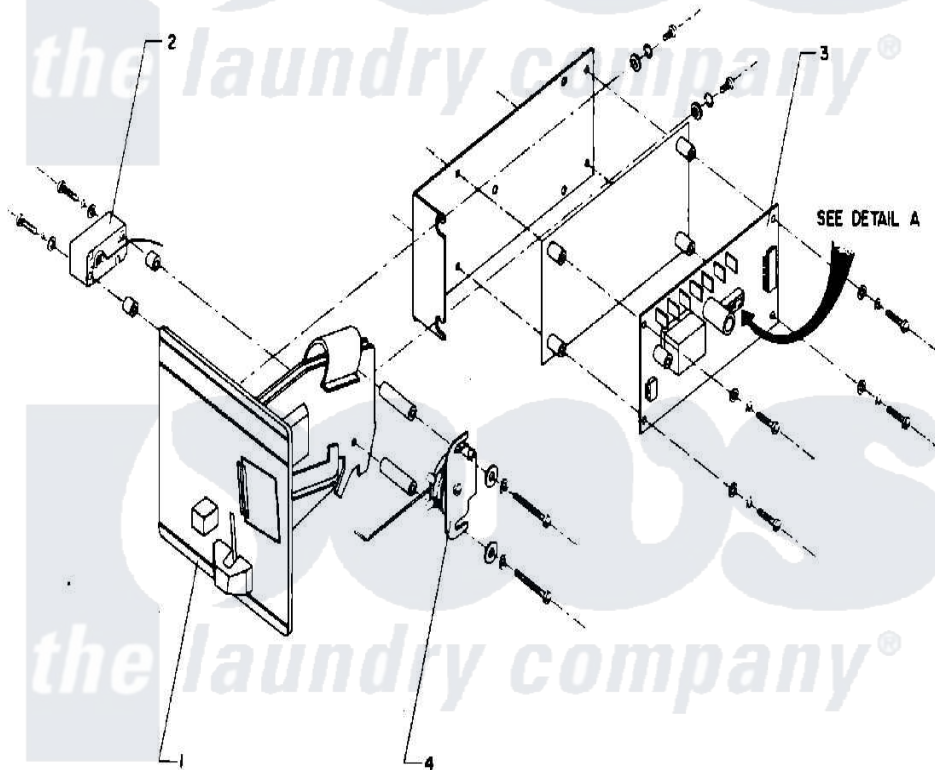

# Maytag AT50PC2 05 - COIN METER & COIN BOX

DETAIL A  
 COIN COUNTER  
 DIP SWITCHES

Maytag [Commercial Maytag AT50PC2 Washer Parts](#) Parts Diagram 05 - COIN METER & COIN BOX  
 Click on the part number to view part

Item	Original Part Number	Replaced By	Status	Part Description
001	<a href="#">24001615</a>			COIN ACCEPTOR (US QUARTER)
002	NLA		Not Available	COIN SWITCH
003	24001617		Not Available	ELECTRONIC COIN COUNTER W/HAR
004	24001618		Not Available	SOLENOID, COIN BLOCKING (120V)
"	<a href="#">24001756</a>			Solenoid, Coin Blocking
NI	W10124350		Not Available	PART NUMBER NOT AVAILABLE
"	NLA		Not Available	KEY (MG1)