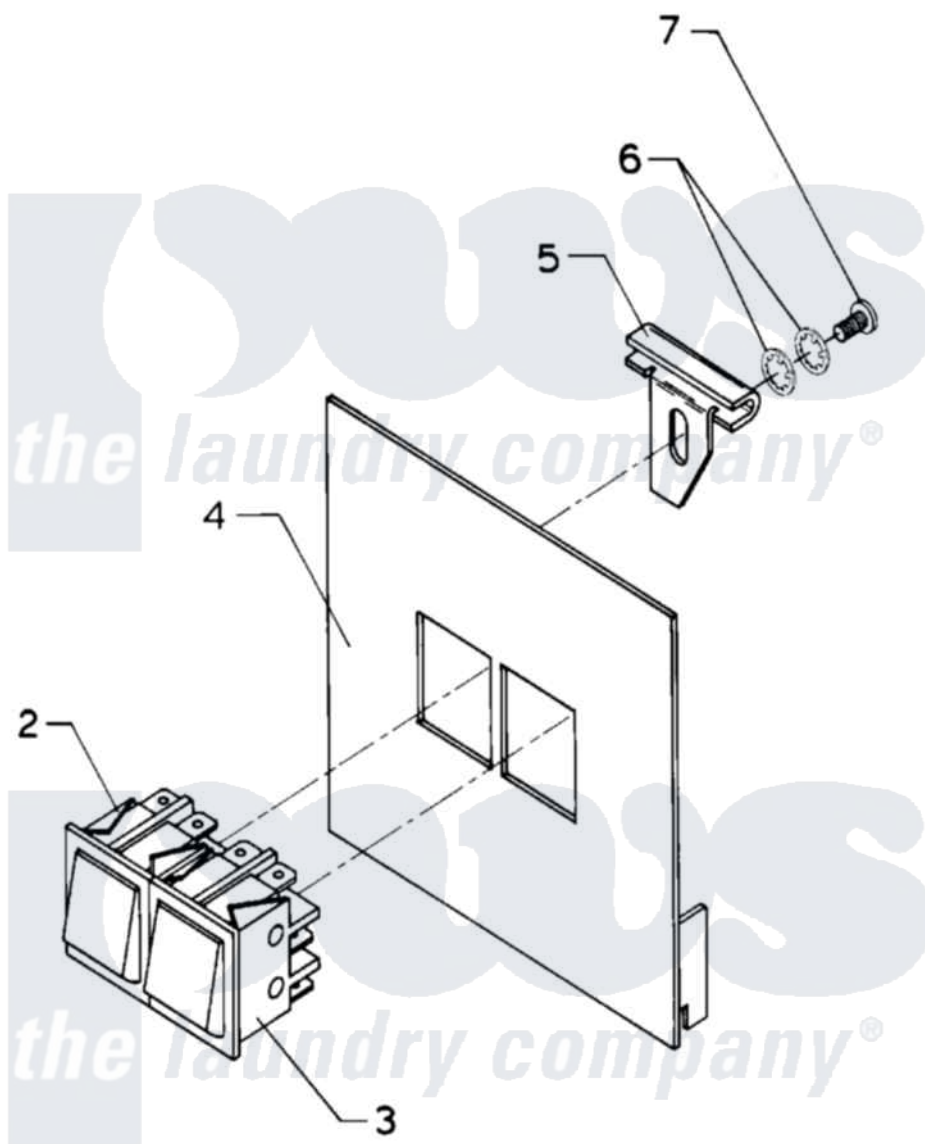

# Maytag AT50PC2 06 - MANUAL START/STOP CONTROL

Maytag [Commercial Maytag AT50PC2 Washer Parts](#) Parts Diagram 06 - MANUAL START/STOP CONTROL  
 Click on the part number to view part

Item	Original Part Number	Replaced By	Status	Part Description
NI	24001764		Not Available	KIT, START/STOP COMPLETE
002	<a href="#">24001251</a>			Switch
003	<a href="#">24001252</a>			Switch, Momentary
004	NLA		Not Available	COVER, PLATE (OPL)