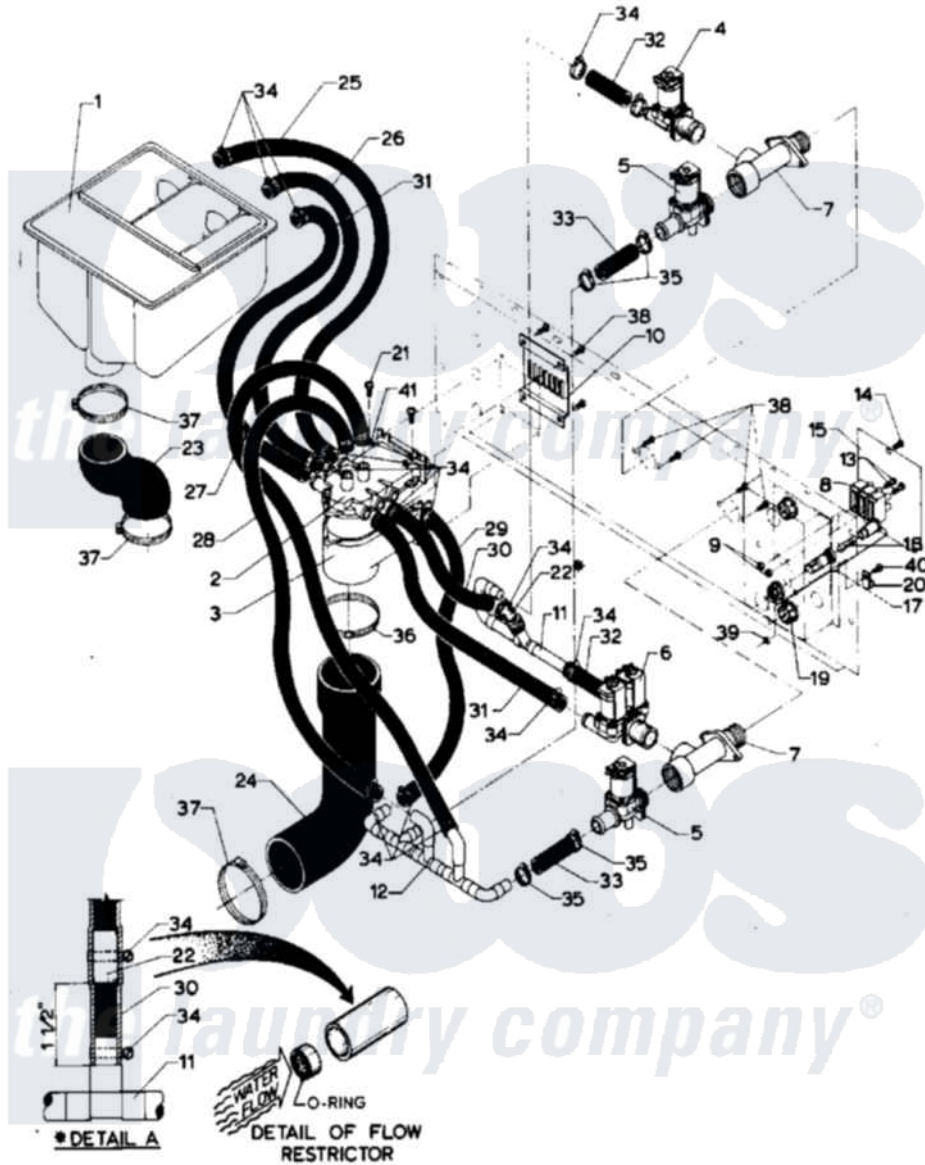

Maytag AT50PC2 07 - SOAP DISPENSER

Maytag [Commercial Maytag AT50PC2 Washer Parts](#) Parts Diagram 07 - SOAP DISPENSER
 Click on the part number to view part

| Item | Original Part Number | Replaced By | Status | Part Description |
|------|--------------------------|--------------------------|---------------|-------------------------------|
| 001 | 24001627 | | Not Available | DISPENSER, SUPPLY (COIN) |
| 002 | 24001031 | | | Breaker, Vac. |
| 003 | 24001032 | | | Breaker, Vac. |
| 004 | 24001119 | | | Valve |
| 005 | W10124350 | | Not Available | NOT REQUIRED PART OR SEE NOTE |
| 006 | W10124350 | | Not Available | NOT REQUIRED PART OR SEE NOTE |
| 007 | 24001448 | | | Seal |
| 008 | 24001629 | | Not Available | BLOCK, INPUT POWER (3 WIRE) |
| 009 | 24001425 | | | Nut, Fiberlock, Pltd |
| 010 | 24001426 | | | Cover, Vacuum Breaker |
| 011 | 24001777 | | Not Available | MANIFOLD, SUPPLY |
| 012 | W10124350 | | Not Available | PART NUMBER NOT AVAILABLE |
| 013 | 24001430 | | | Screw, S.s |
| 014 | 24001301 | 67006964 | | Screw, Glide |