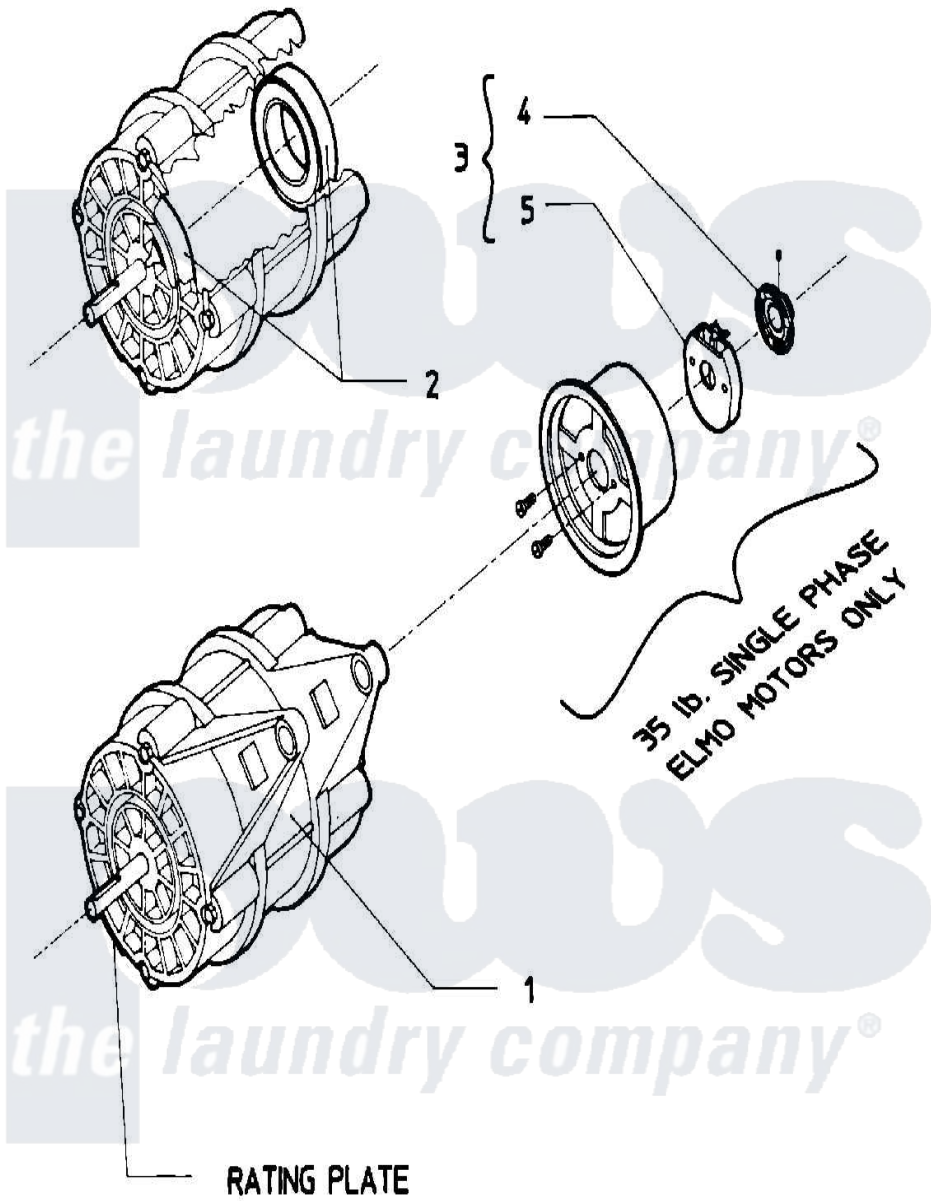

Maytag AT50PC2 10 - MOTOR

Maytag [Commercial Maytag AT50PC2 Washer Parts](#) Parts Diagram 10 - MOTOR  
 Click on the part number to view part

Item	Original Part Number	Replaced By	Status	Part Description
001	<a href="#">24001080</a>			Motor, 2SP
"	<a href="#">24001084</a>			Motor, 2SP
002	<a href="#">24001017</a>			Bearing, Motor