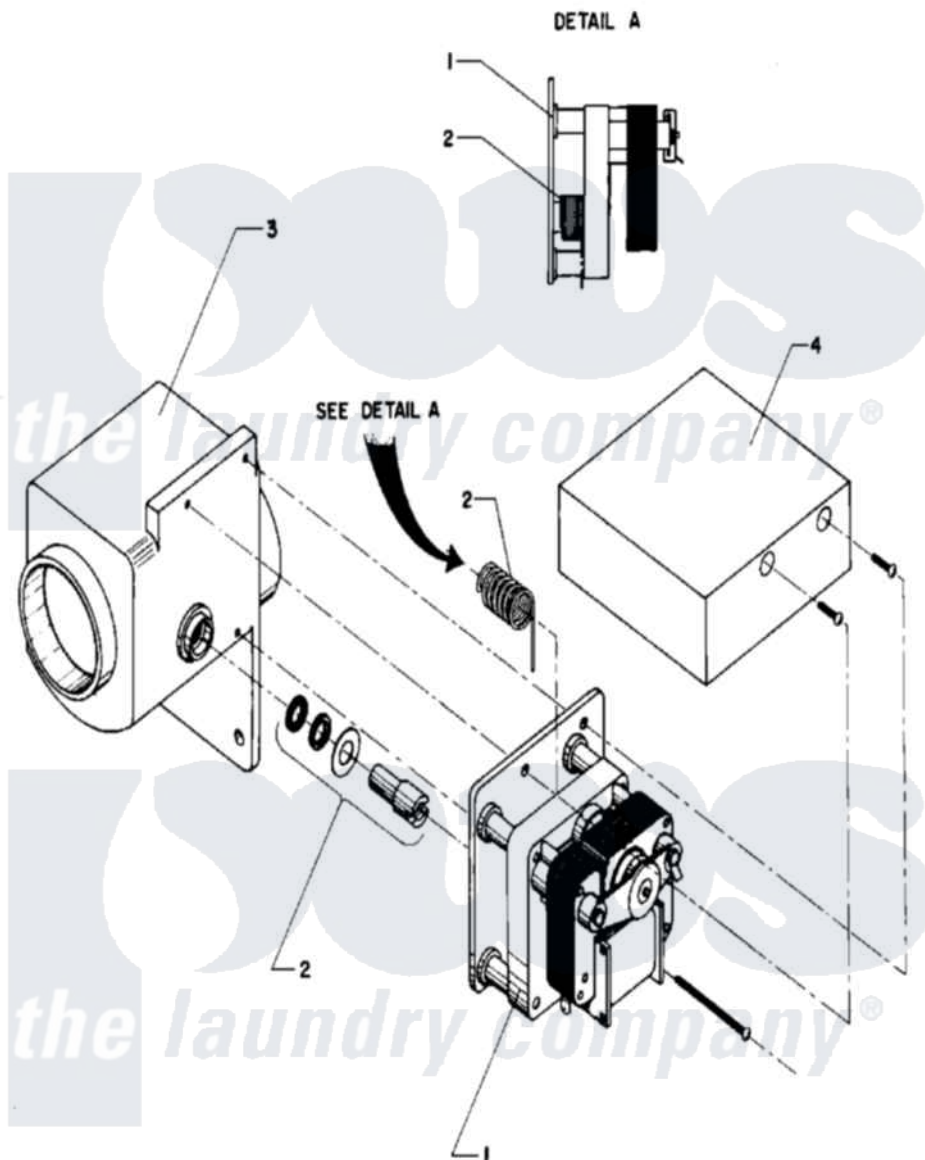

Maytag AT50PC2 11 - DRAIN VALVE

Maytag [Commercial Maytag AT50PC2 Washer Parts](#) Parts Diagram 11 - DRAIN VALVE
Click on the part number to view part

Item	Original Part Number	Replaced By	Status	Part Description
001	24001217			Valve, Drain
"	24001530			Valve, Motor Drain
002	24001528			Shaft, Drive And Seal Kit