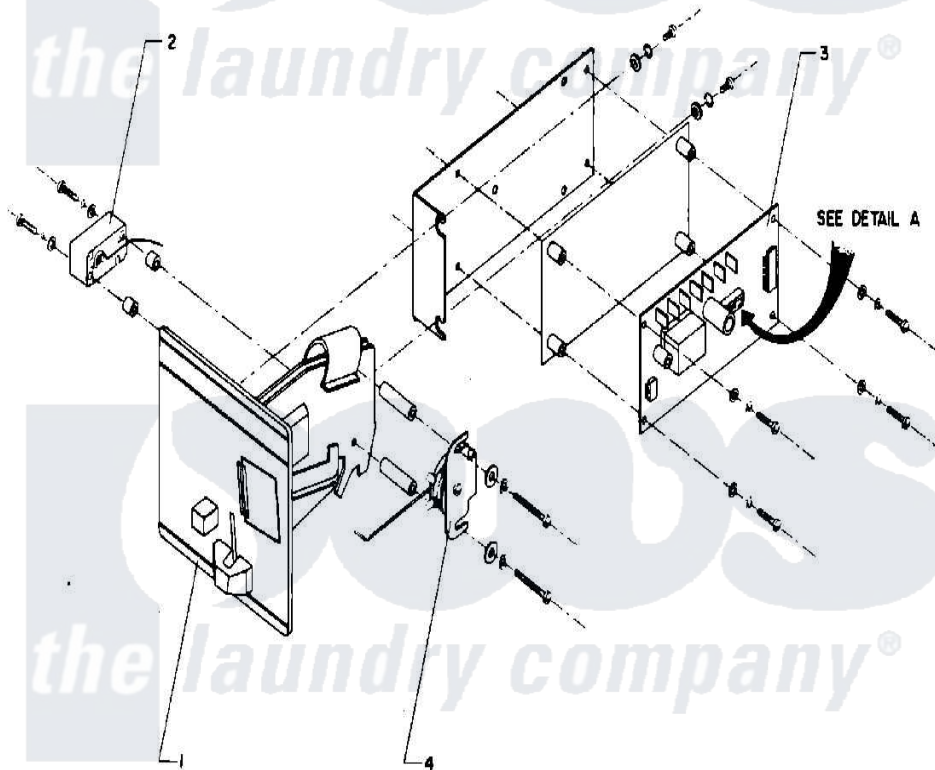

# Maytag AT50PN2 05 - COIN METER & COIN BOX

DETAIL A  
COIN COUNTER  
DIP SWITCHES

Maytag [Commercial Maytag AT50PN2 Washer Parts](#) Parts Diagram 05 - COIN METER & COIN BOX  
 Click on the part number to view part

Item	Original Part Number	Replaced By	Status	Part Description
001	<a href="#">24001615</a>			COIN ACCEPTOR (US QUARTER)
002	NLA		Not Available	COIN SWITCH
003	24001617		Not Available	ELECTRONIC COIN COUNTER W/HAR
004	24001618		Not Available	SOLENOID, COIN BLOCKING (120V)
"	<a href="#">24001756</a>			Solenoid, Coin Blocking
NI	W10124350		Not Available	PART NUMBER NOT AVAILABLE
"	NLA		Not Available	KEY (MG1)