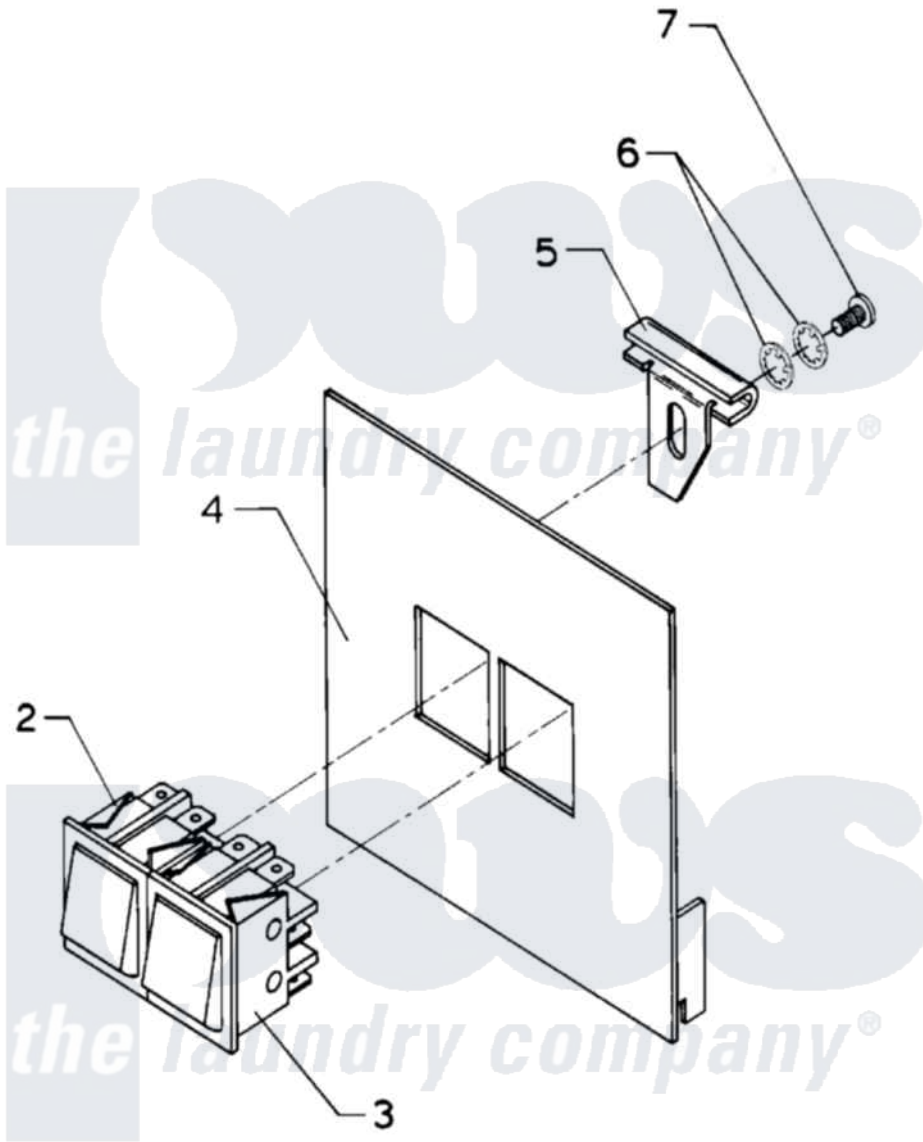

# Maytag AT50PN2 06 - MANUAL START/STOP CONTROL

Maytag [Commercial Maytag AT50PN2 Washer Parts](#) Parts Diagram 06 - MANUAL START/STOP CONTROL  
 Click on the part number to view part

Item	Original Part Number	Replaced By	Status	Part Description
NI	24001764		Not Available	KIT, START/STOP COMPLETE
002	<a href="#">24001251</a>			Switch
003	<a href="#">24001252</a>			Switch, Momentary
004	NLA		Not Available	COVER, PLATE (OPL)