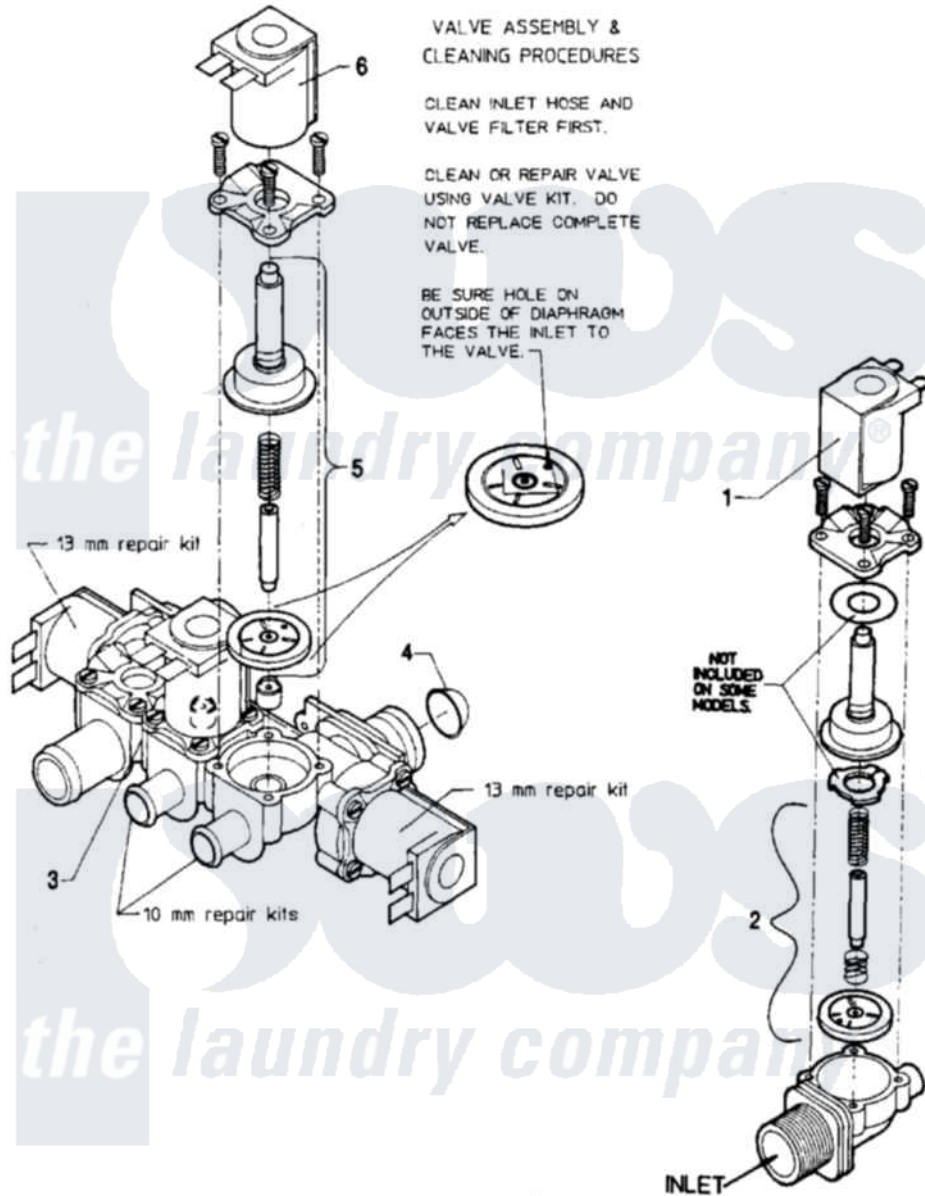

Maytag AT50PN2 08 - WATER VALVE

Maytag Commercial Maytag AT50PN2 Washer Parts Parts Diagram 08 - WATER VALVE
 Click on the part number to view part

Item	Original Part Number	Replaced By	Status	Part Description
001	24001119			Valve
002	24001448			Seal
"	24001549		Not Available	FILTER, MESH (11MM US THREAD)
003	24001226			Valve, Mixing
004	24001634		Not Available	SCREEN, VALVE
005	24001122			Kit, Valve Repair
"	24001231			Kit, Repair
006	24001232			Coil, Water Valve