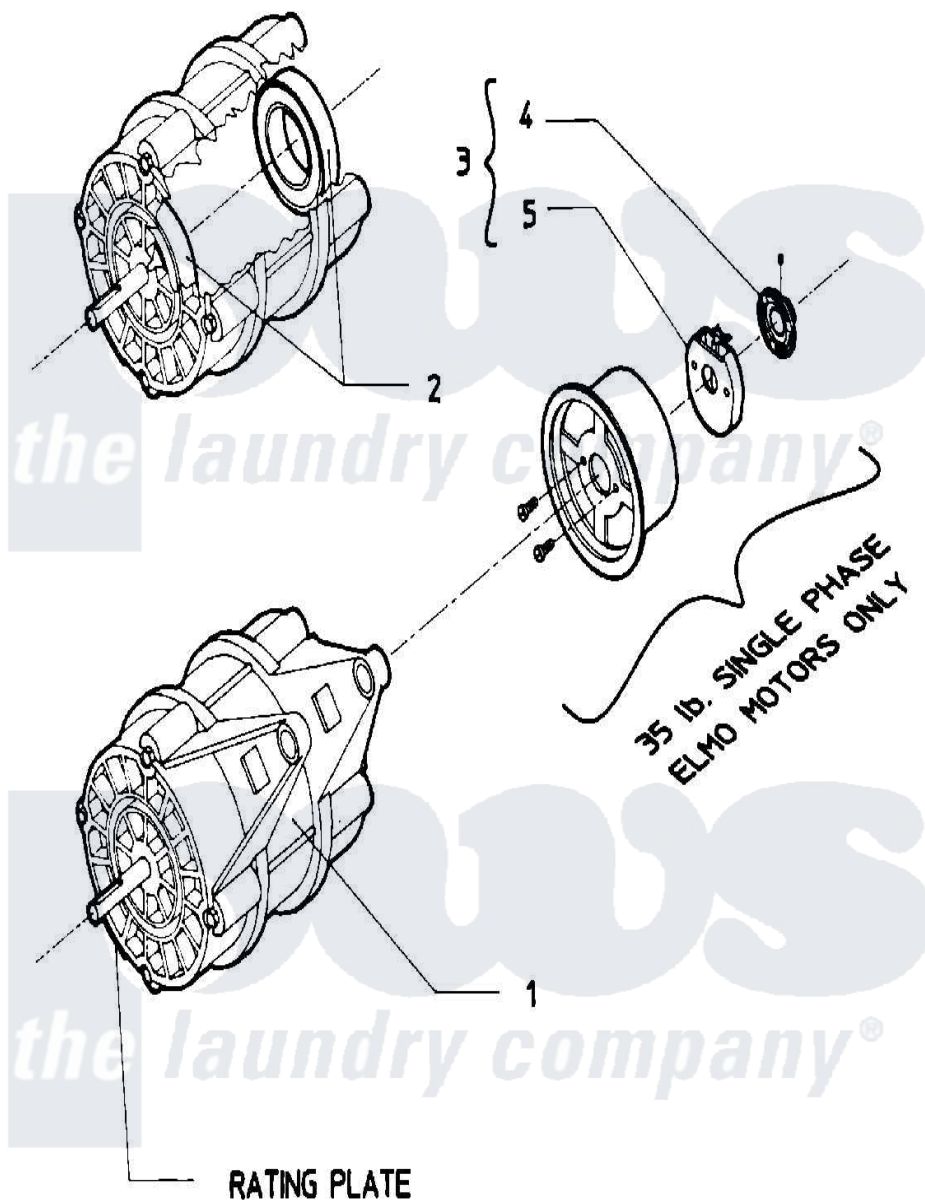

Maytag AT50PN2 10 - MOTOR

Maytag [Commercial Maytag AT50PN2 Washer Parts](#) Parts Diagram 10 - MOTOR
 Click on the part number to view part

Item	Original Part Number	Replaced By	Status	Part Description
001	24001080			Motor, 2SP
"	24001084			Motor, 2SP
002	24001017			Bearing, Motor