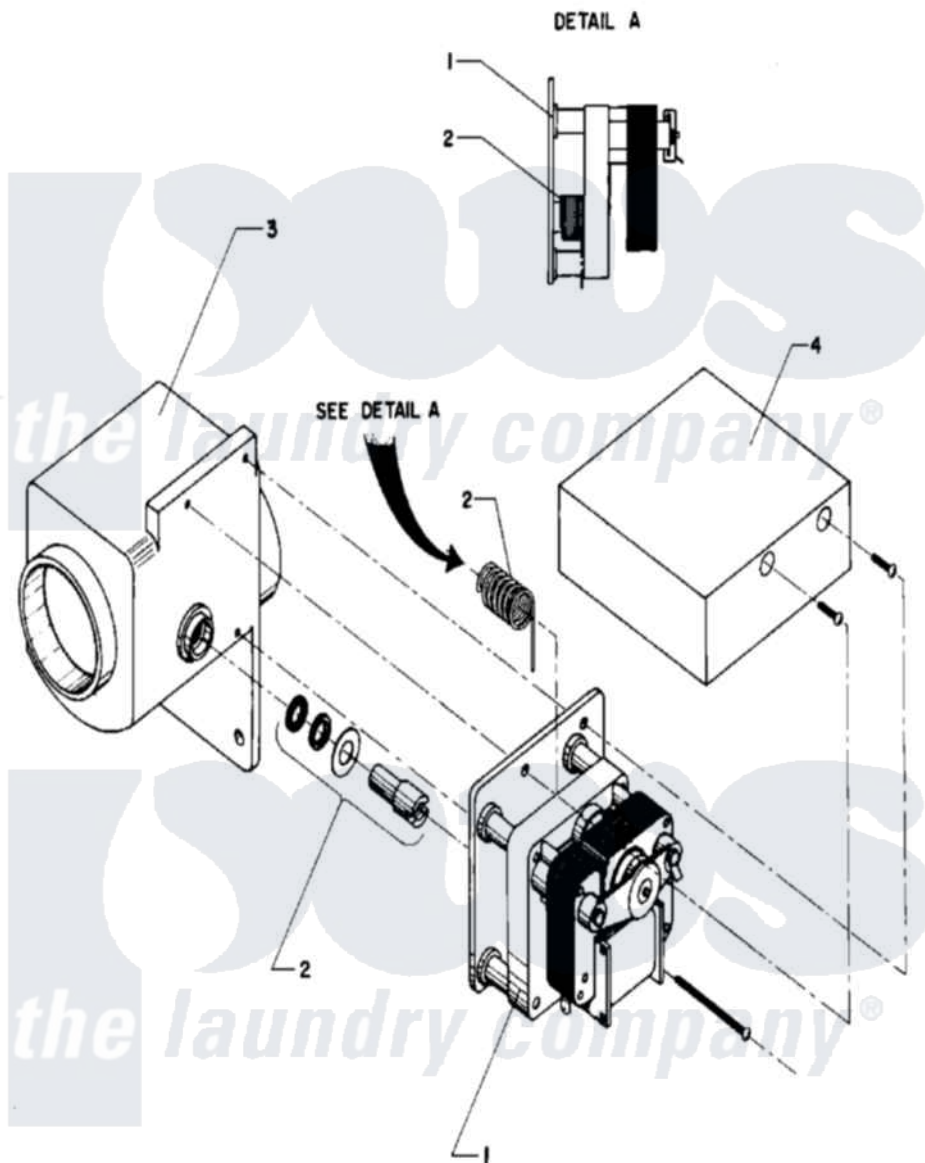

Maytag AT50PN2 11 - DRAIN VALVE

Maytag [Commercial Maytag AT50PN2 Washer Parts](#) Parts Diagram 11 - DRAIN VALVE
Click on the part number to view part

Item	Original Part Number	Replaced By	Status	Part Description
001	24001217			Valve, Drain
"	24001530			Valve, Motor Drain
002	24001528			Shaft, Drive And Seal Kit