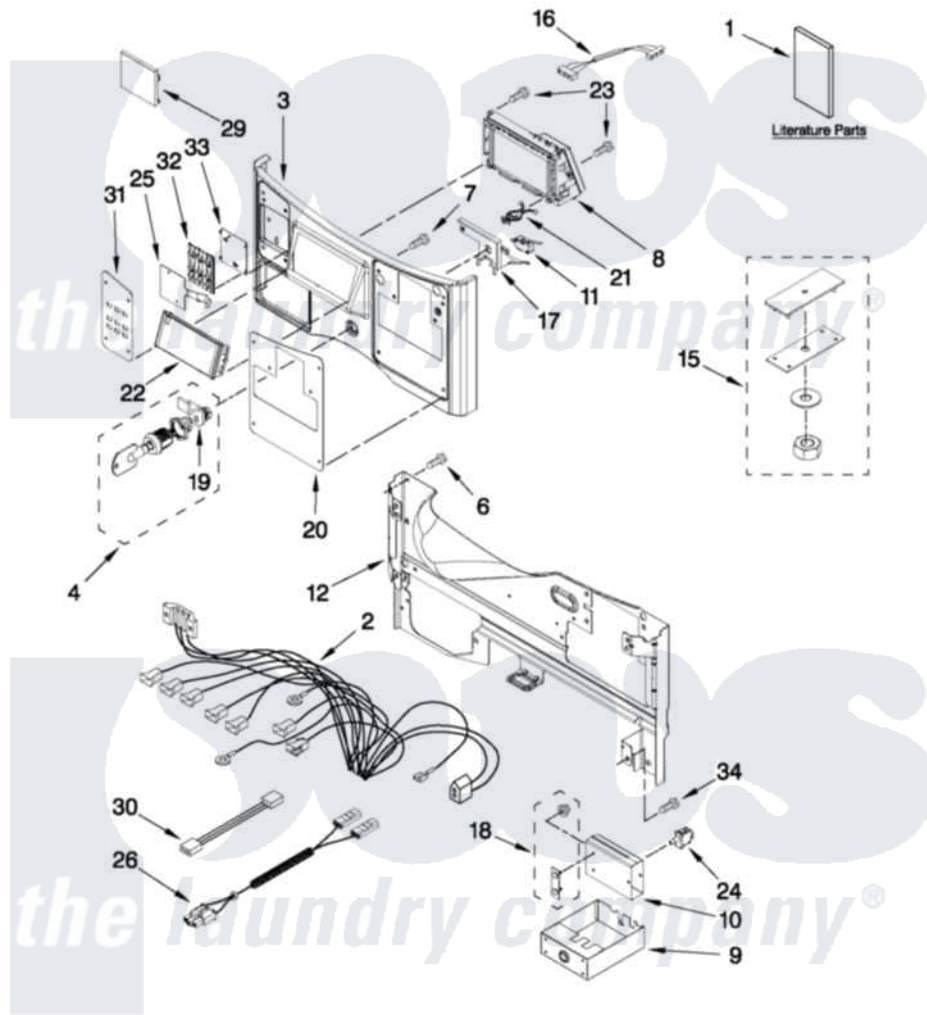

# Maytag CET8000XQ0 01 - CONTROL PANEL PARTS

## CONTROL PANEL PARTS

For Model: CET8000XQ0  
(White)

FOR ORDERING INFORMATION REFER TO PARTS PRICE LIST

W10372255

2

Maytag [Commercial Maytag CET8000XQ0 Stacked Washer and Dryer Parts](#) Parts Diagram 01 - CONTROL PANEL PARTS

[Click on the part number to view part](#)

Item	Original Part Number	Replaced By	Status	Part Description
1	W10335467		Not Available	INSTALLATION INSTRUCTION
"	W10394865		Not Available	TECH SHEET
"	W10372255		Not Available	PARTS LIST
2	<a href="#">W10242900</a>			Harness, Main
3	<a href="#">W10198202</a>			Panel Assembly, Console
4	<a href="#">W10198223</a>			Service And Programming Lock
6	3390647	<a href="#">488729</a>		Screw
7	<a href="#">3400408</a>			Screw, 4-40 X 5/8
8	<a href="#">W10198221</a>			Techbox Assembly
9	<a href="#">W10133248</a>			Coin Box
10	<a href="#">W10133258</a>			Vault-Body Assembly
11	<a href="#">W10133280</a>			Service Access, Switch
12	<a href="#">W10198303</a>			Bracket Assembly, Console
15	<a href="#">W10169579</a>			Kit-Coin Box, Security

16	<a href="#">W10242897</a>		Harness, Wire Dryer CCU To Uic
17	<a href="#">W10198375</a>		Support-Console
18	<a href="#">W10159907</a>		Mounting Strap, Weld Assembly
19	<a href="#">W10133266</a>		Cam-Lock
20	<a href="#">W10198335</a>		Fascia
21	8019P013-60	<a href="#">74006883</a>	Clamp- Pur
22	<a href="#">W10198390</a>		Window Display
23	W10192860	<a href="#">W10273971</a>	Screw, 6-19 X 1/2
24	<a href="#">W10131838</a>		Switch, Vault And Service Door
25	W10198342	Not Available	ASSEMBLY, MEMBRANE SWITCH
26	<a href="#">W10300896</a>		Wire Harness, Vault Switch
29	<a href="#">W10198366</a>		Cover, PD And Pn
30	<a href="#">W10342214</a>		CCU To MCU-Serial Communication
31	<a href="#">W10198331</a>		Fascia Buttons
32	<a href="#">W10198311</a>		Button-Set
33	W10198383	Not Available	SUPPORT SWITCH
34	W10386302	<a href="#">W10131119</a>	Screw, 8-18 X 5/16