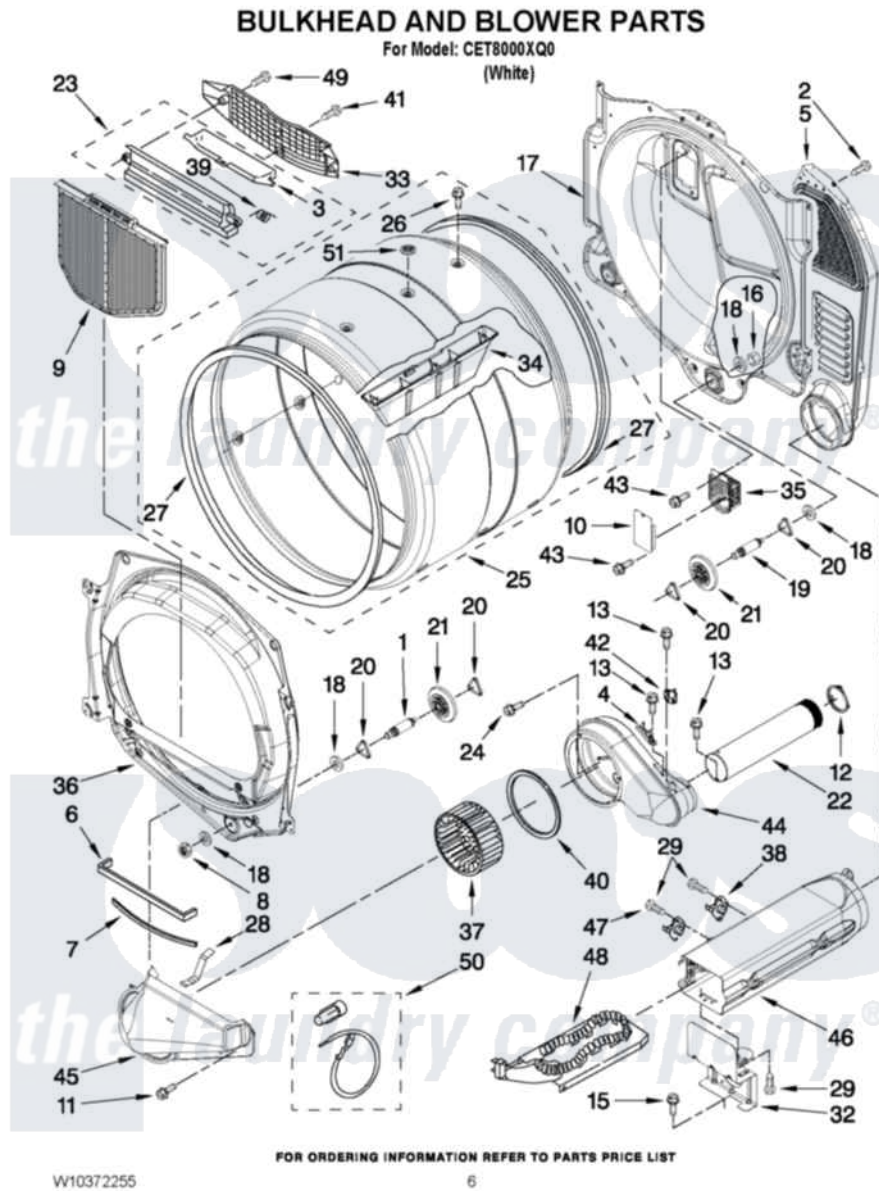

Maytag CET8000XQ0 03 - BULKHEAD AND BLOWER PARTS

Maytag [Commercial Maytag CET8000XQ0 Stacked Washer and Dryer Parts](#) Parts Diagram 03 - BULKHEAD AND BLOWER PARTS

[Click on the part number to view part](#)

Item	Original Part Number	Replaced By	Status	Part Description
1	W10359271			Shaft, Drum Roller Threads
2	3390647	488729		Screw
3	W10153413			Door, Lint Screen
4	3392519			Thermal Limiter
5	697354	3387911		Duct-Air
6	697813			Seal, Outlet Housing
7	697814	697813		Seal, Outlet Housing
8	3934666	W10080210		Nut, 3/8 X 16
9	W10049370	W10120998		Screen
10	3402841	8532165		Lens, Drum Light
11	359625	487240		Screw, For Mtg. Service Capacitor
12	W10344699			Collar, Duct
13	8533971	90767		Screw, 8A X 3/8 HeX Washer Head Tapping
15	693995			Screw, Hex Head

16	W10001120	W10080190	Nut, 3/8-16
17	W10080170		Bulkhead, Rear
18	3387459	W10080960	Washer, Support
19	W10359272		Shaft, Roller Drum Threads
20	690997		Washer, Thrust
21	W10314171		Roller, Support Assembly
22	8563728		Exhaust Pipe
23	W10153423		Outlet Grille, Housing Assembly
24	489463		Screw, 8-18 X 1/16
25	W10153420		Complete Drum Assembly
26	W10219342		Screw, Baffle Mounting
27	W10166807	280114	Seal
28	8066208		Clip-Exhaust
29	90767		Screw, 8A X 3/8 HeX Washer Head Tapping
32	W10198340		Bracket, Heater Box
33	W10153412		Grille, Outlet
34	W10153409		Baffle, Drum
35	W10410531		Bracket, Drum Light
36	8565061		Bulkhead, Front
37	W10349492		Wheel, Blower
38	8318314	279973	Kit, Thermal Cut-Off
39	3394986		Spring, Lint Screen Door
40	697770		Seal, Cover Plate Blower Housing
41	695240	488729	Screw
42	8577274		Thermostat 295F
43	487909	488729	Screw
44	8544362	W10119255	Housing, Blower
45	8066168	W10128606	Duct-Lint
46	3392537		Box, Heater
47	3391914		Thermostat 295 F
48	3387748		Element, Heater
49	3387230		Screw, 10-16 X 13/16
50	279457		Wire Kit, Terminal
51	W10128544		Housing-Outlet