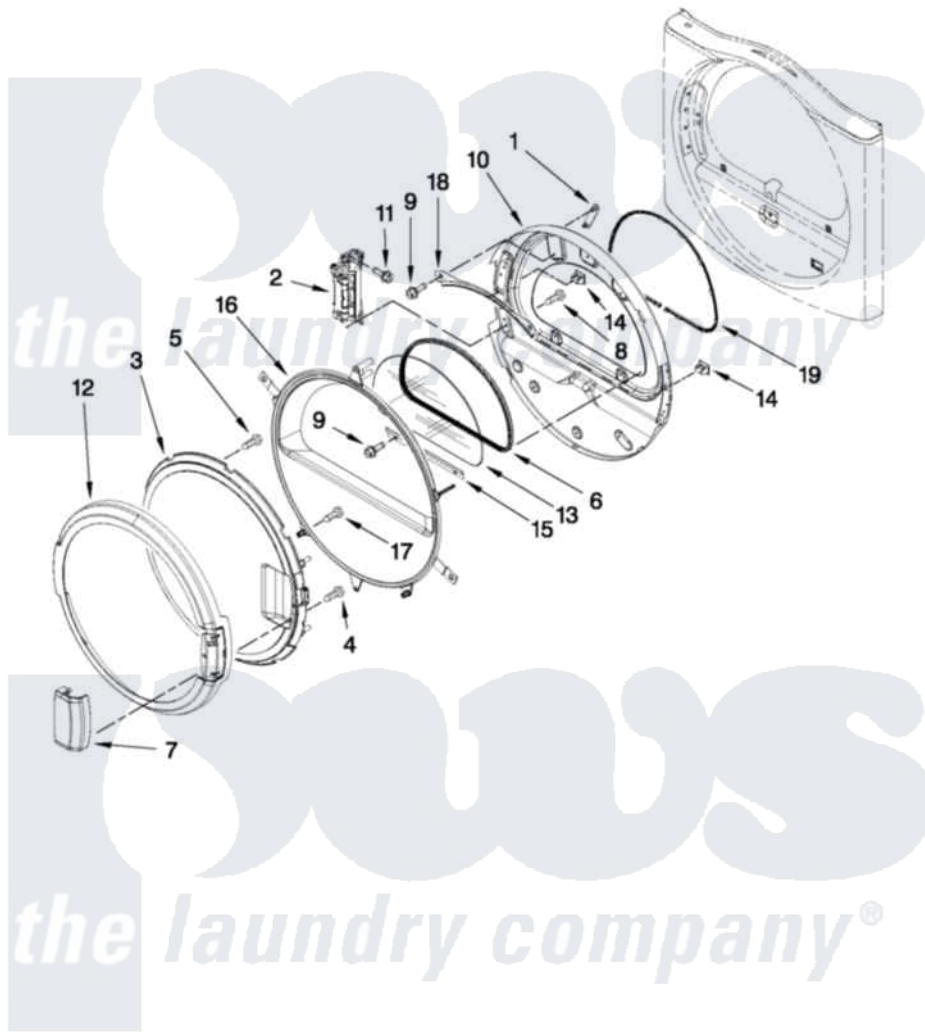

Maytag CET8000XQ0 04 - DRYER DOOR PARTS

DRYER DOOR PARTS

For Model: CET8000XQ0
(White)

FOR ORDERING INFORMATION REFER TO PARTS PRICE LIST

W10372255

8

Maytag Commercial Maytag CET8000XQ0 Stacked Washer and Dryer Parts Parts Diagram 04 - DRYER DOOR PARTS

[Click on the part number to view part](#)

Item	Original Part Number	Replaced By	Status	Part Description
1	8565119			Label, Hinge Hole Cover
2	W10198424			Door Hinge Assembly
3	W10137467			Assembly, Door Intermediate
4	9742177			Screw, 8-18 X .625
5	3400618			Screw, 6-19 X 3/8
6	8579663			Seal, Window
7	W10112976			Handle, Door
8	W10159996			Screw, 10-24 X 25/64
9	3393258	3373329D		Screw
10	W10164062			Door Assembly
11	355515			Screw, 8-18 X 11/16
12	W10198431			Door, Outer Ring
13	W10286878			Window
14	690081	279570		Latch
15	8519354			Retainer-Window
16	8580059			Door, Intermediate